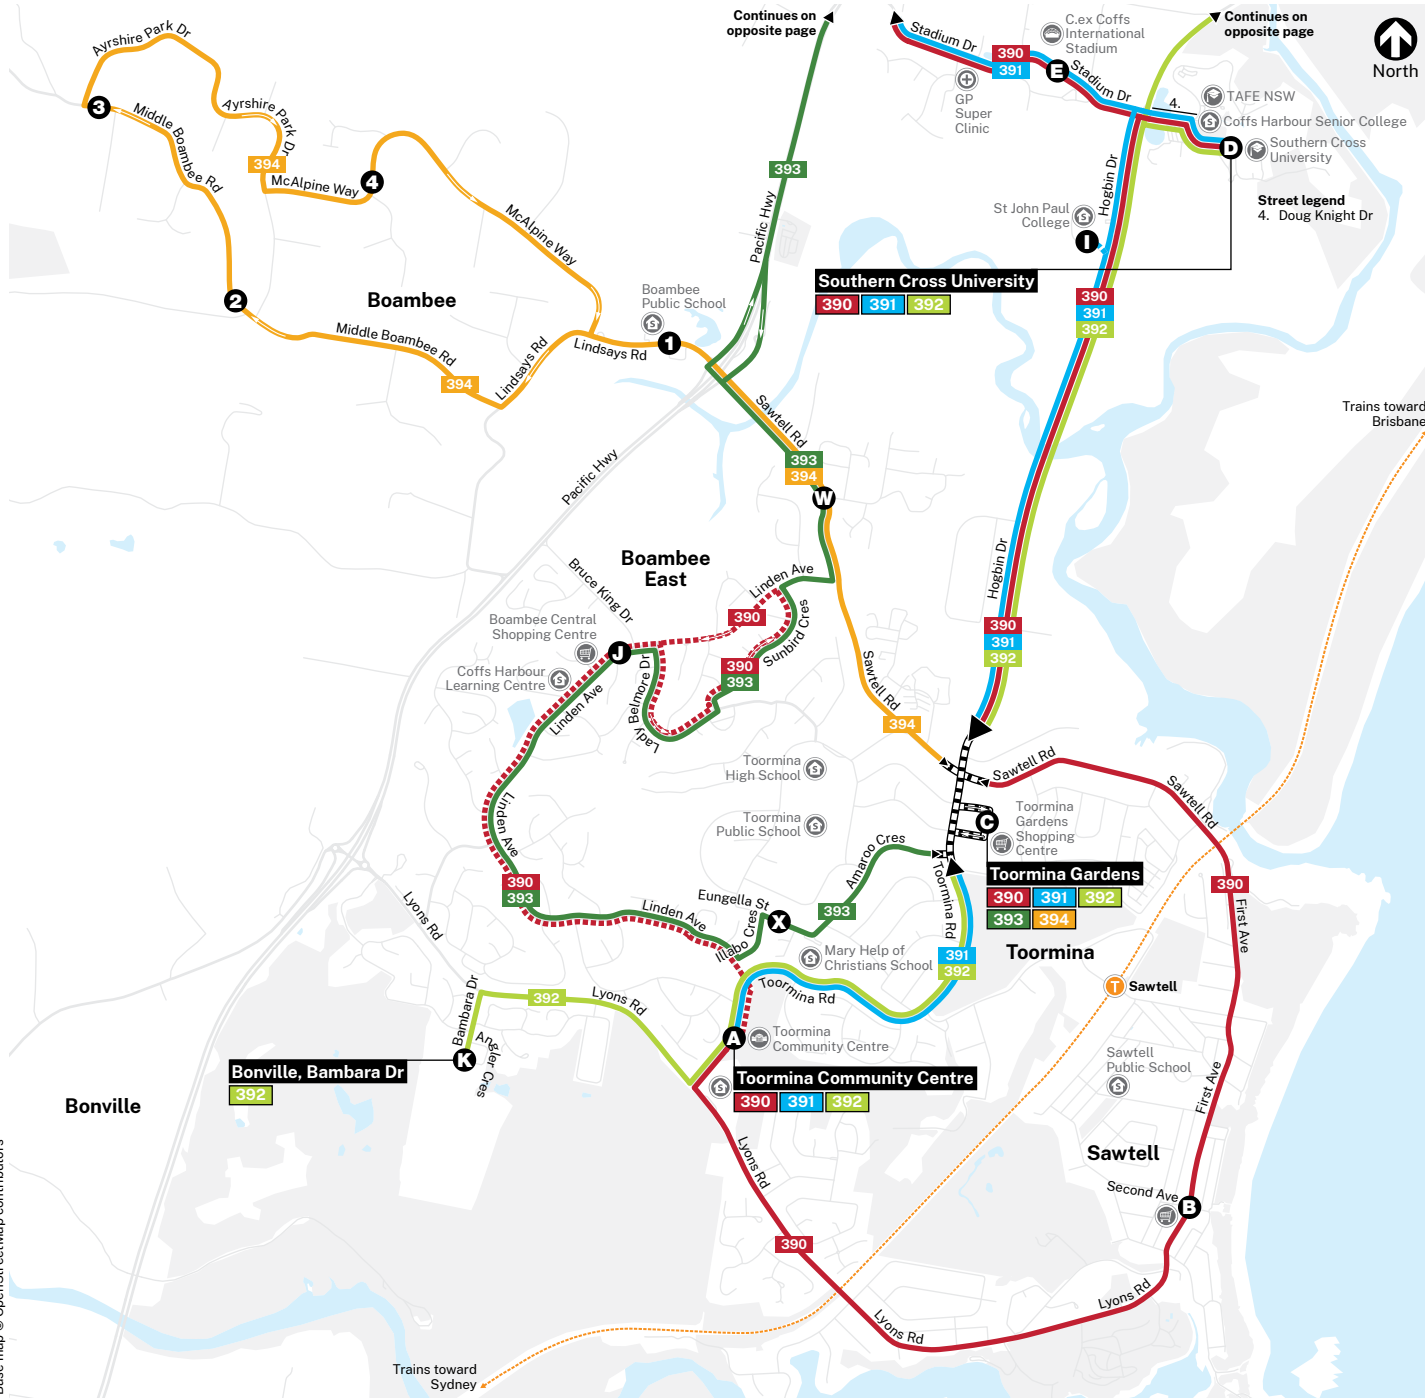

Legend

- Bus route
- 390 Route number
- Multiple bus routes
- ... Limited service
- T Train line & station
- H Hospital
- M Medical centre
- S School
- T Tertiary education
- S Shopping
- A Airport
- S Sport facility
- T Tourist attraction
- S Service NSW
- C Community facility

Connecting bus services at Coffs Harbour Park Ave & Park Beach Plaza for

- The Jetty
- West Coffs Harbour
- Park Beach
- Baringa Private Hospital

For details please call **Busways on 1300 692 929** or visit busways.com.au/nsw/plan-your-trip/area-timetables