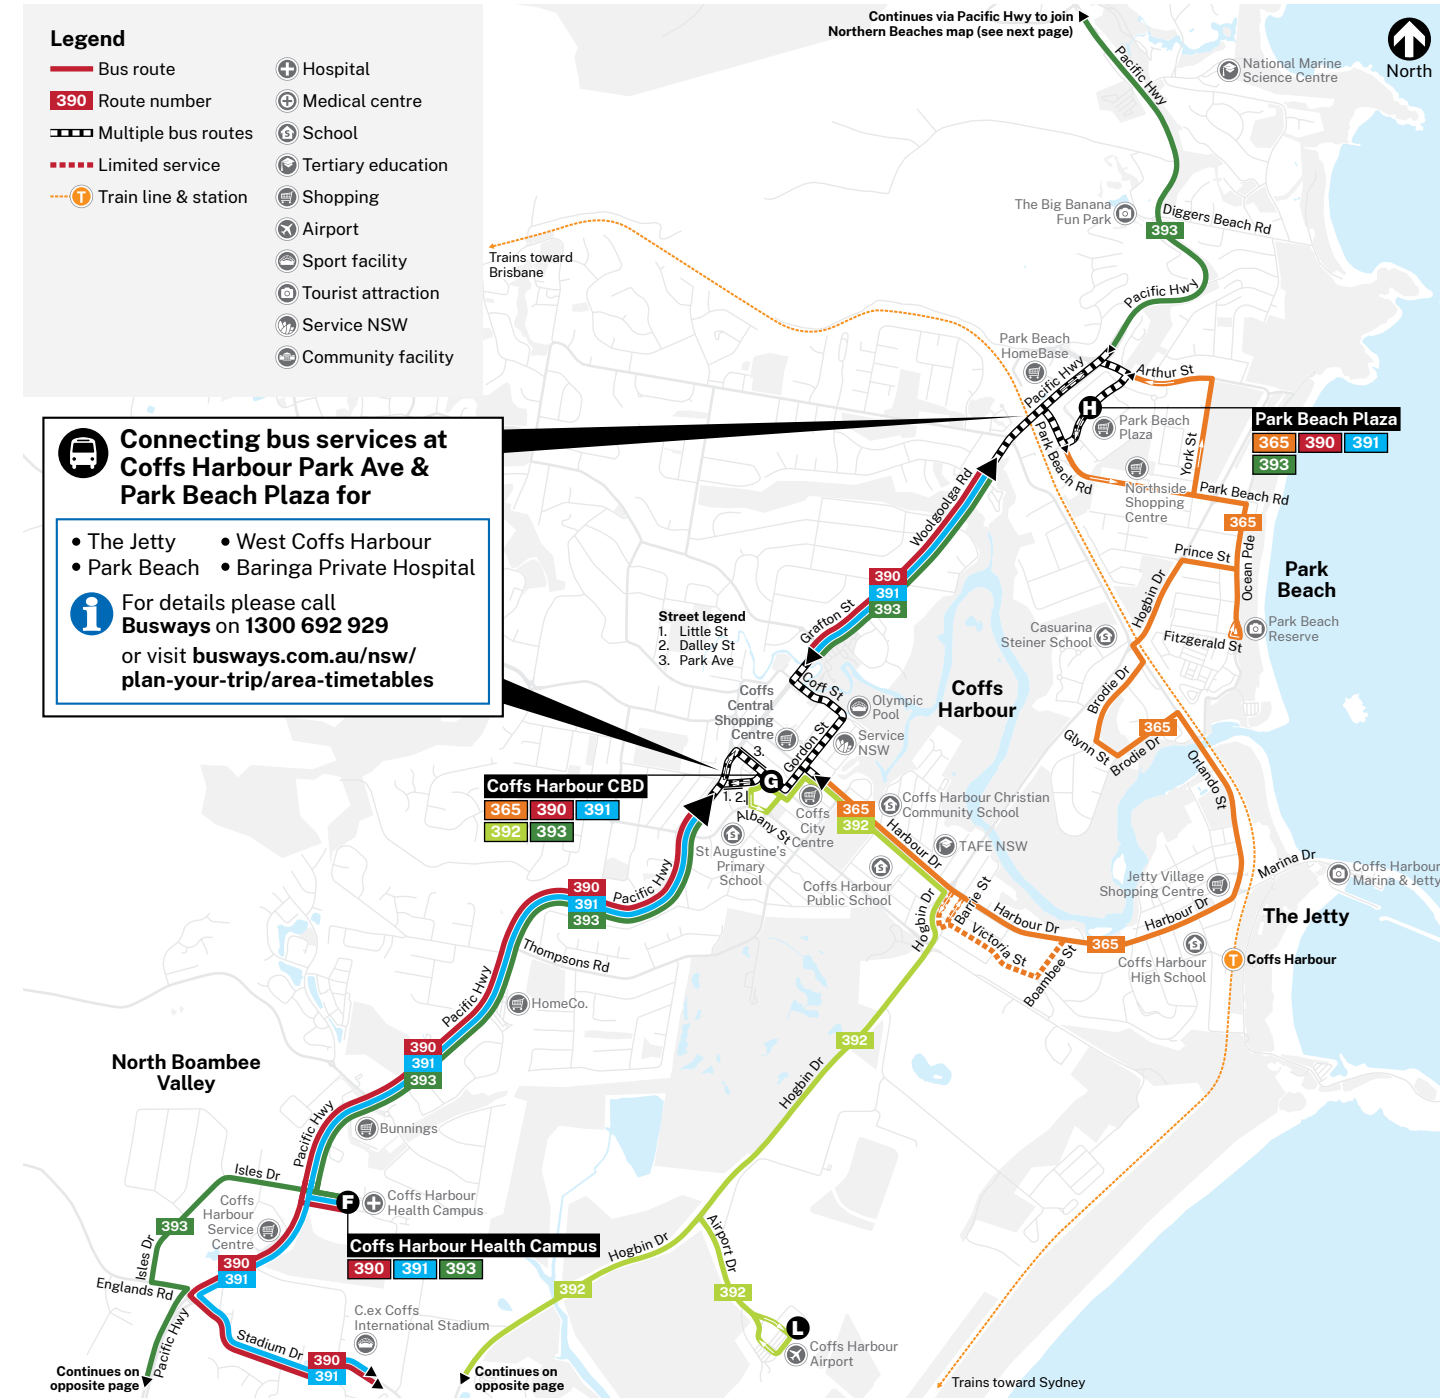

Legend

- Bus route
- 390 Route number
- Multiple bus routes
- ... Limited service
- T Train line & station
- H Hospital
- M Medical centre
- S School
- T Tertiary education
- S Shopping
- A Airport
- S Sport facility
- T Tourist attraction
- S Service NSW
- C Community facility

Connecting bus services at Coffs Harbour Park Ave & Park Beach Plaza for

- The Jetty
- West Coffs Harbour
- Park Beach
- Baringa Private Hospital

For details please call **Busways on 1300 692 929** or visit busways.com.au/nsw/plan-your-trip/area-timetables