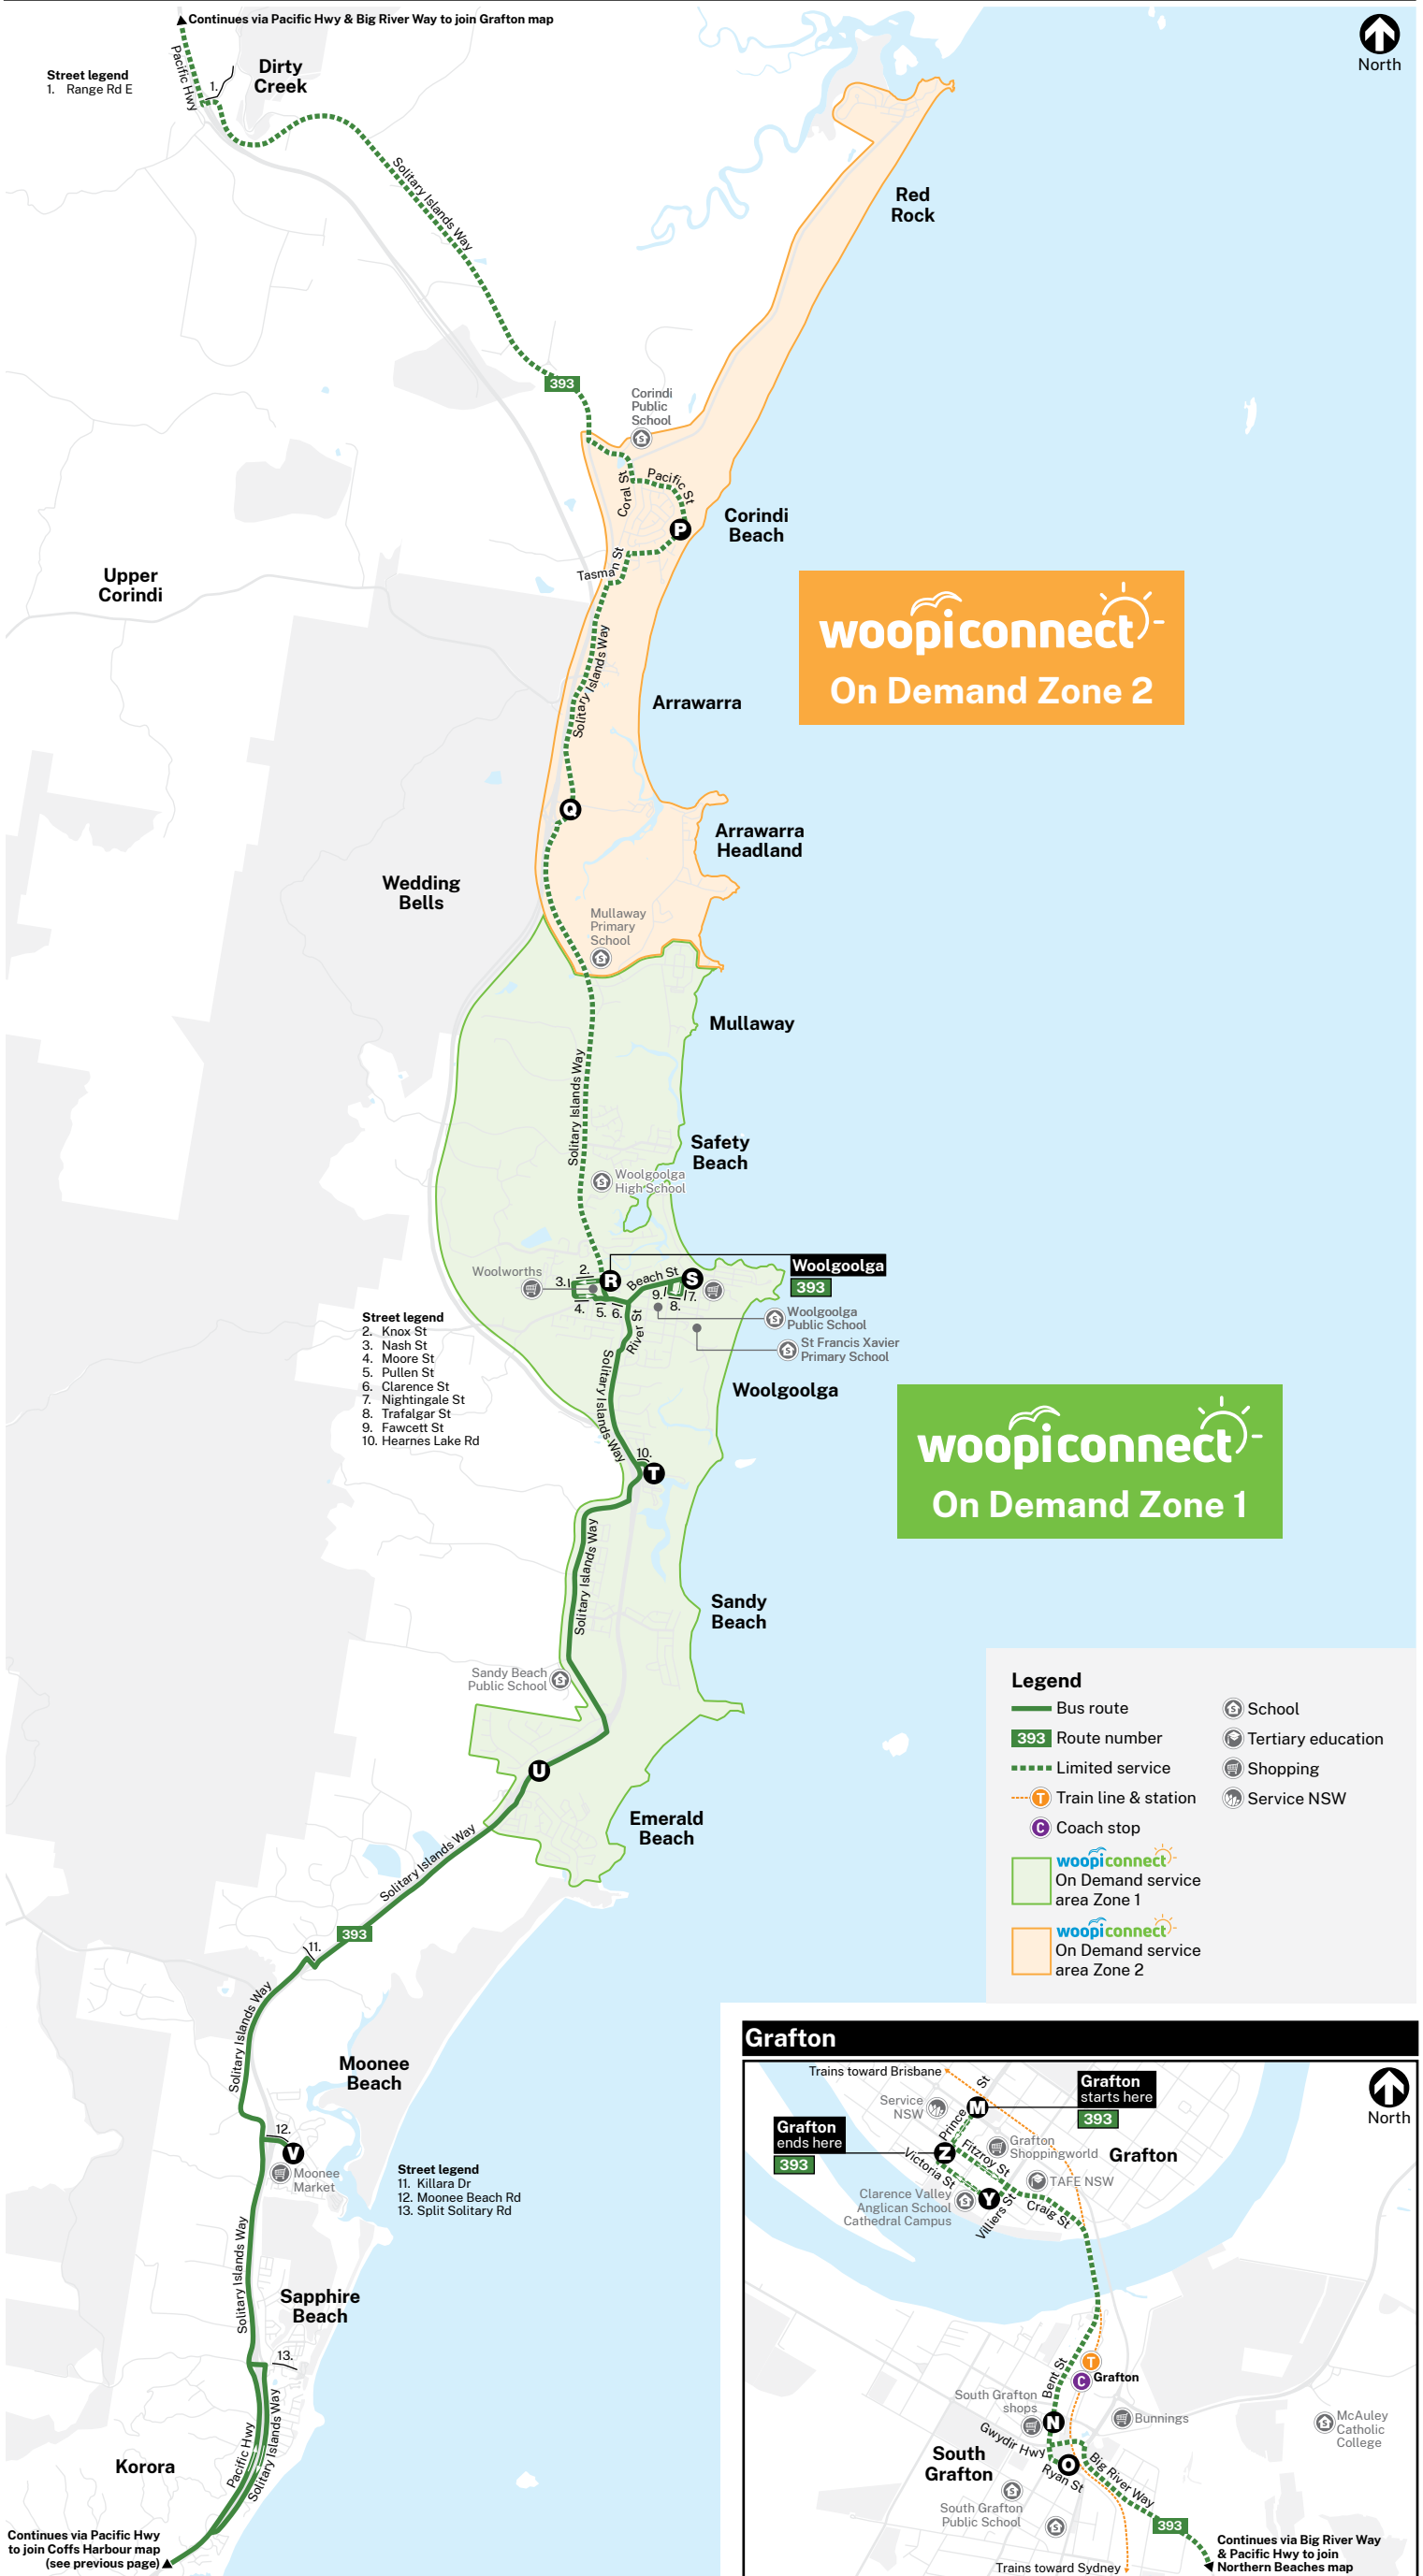

Northern Beaches