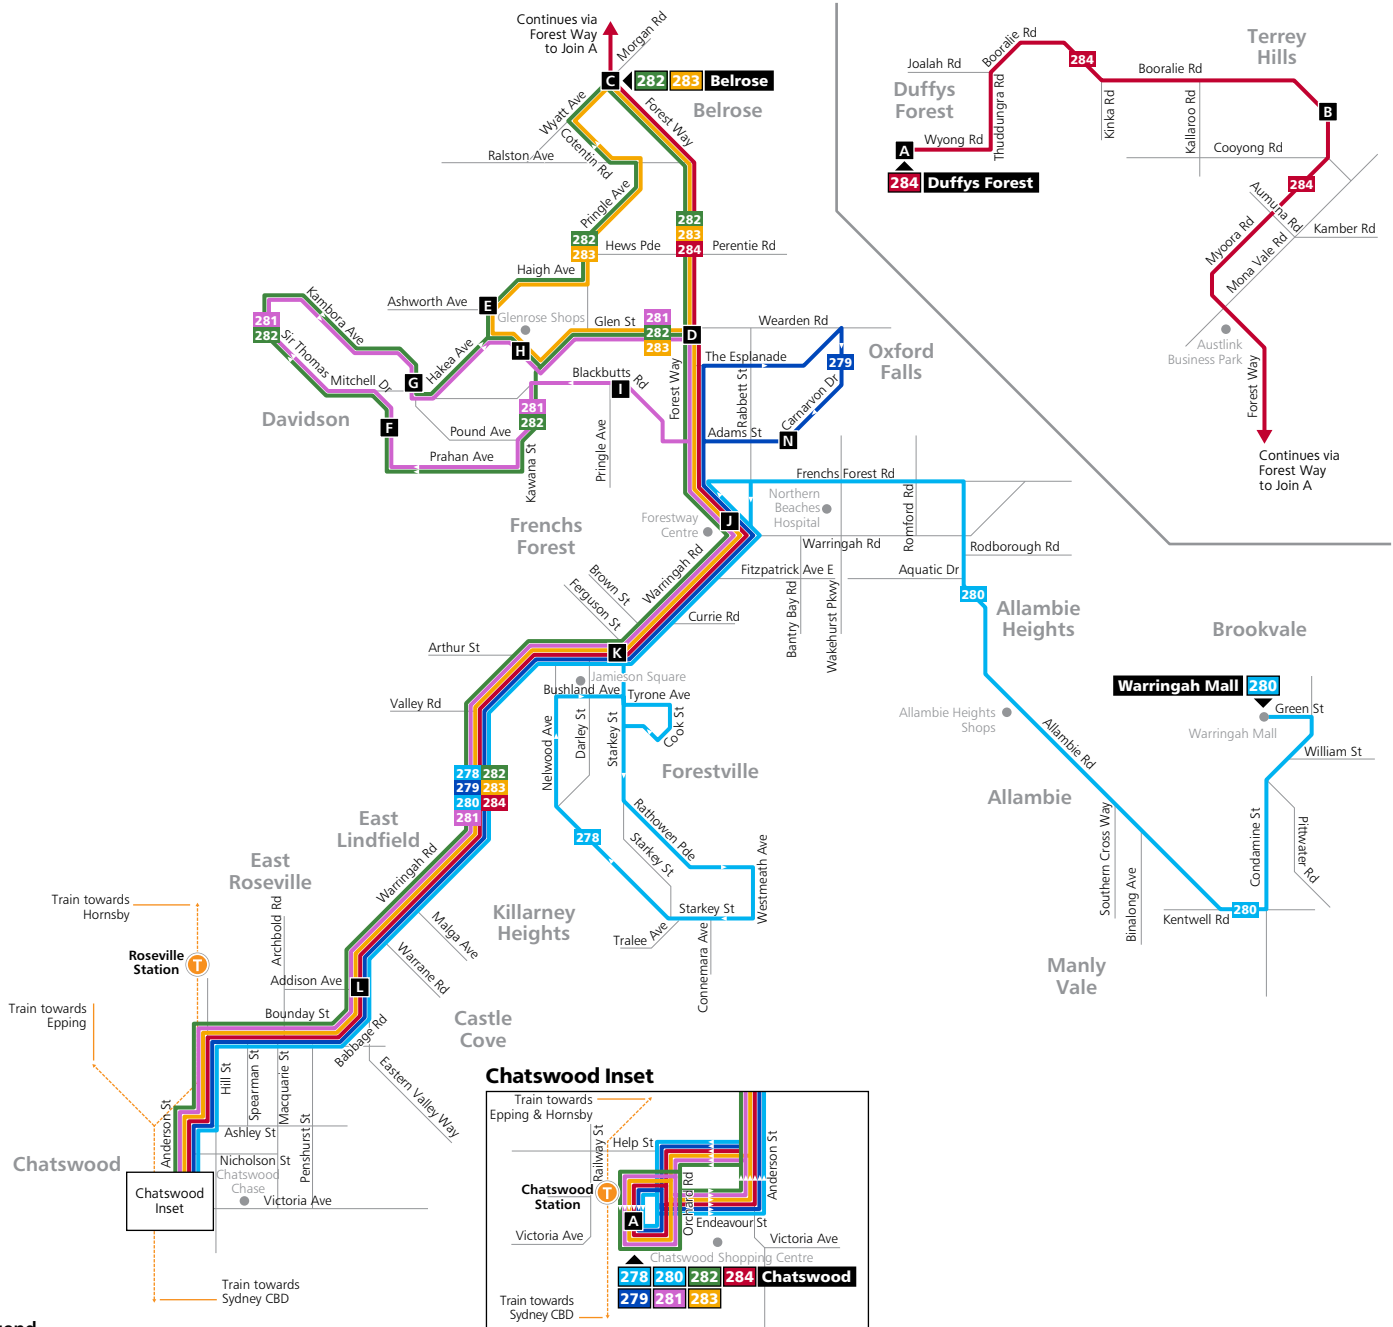

Routes 279, 281, 282, 283, 284

Legend

- Bus route
- 278 Bus route number
- A Timing point
- T Train line/station