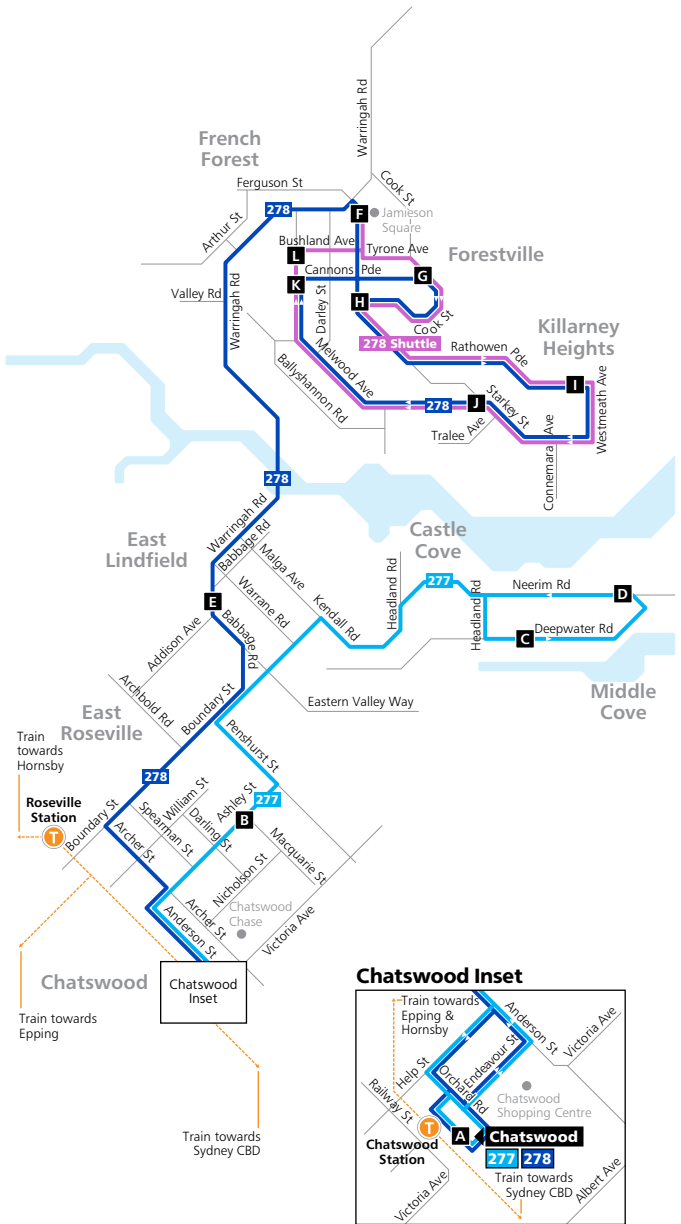

Routes 277, 278

Legend

- Bus route
- 277 Bus route number
- A Timing point
- T Train line/station

Diagrammatic Map
Not to Scale
North