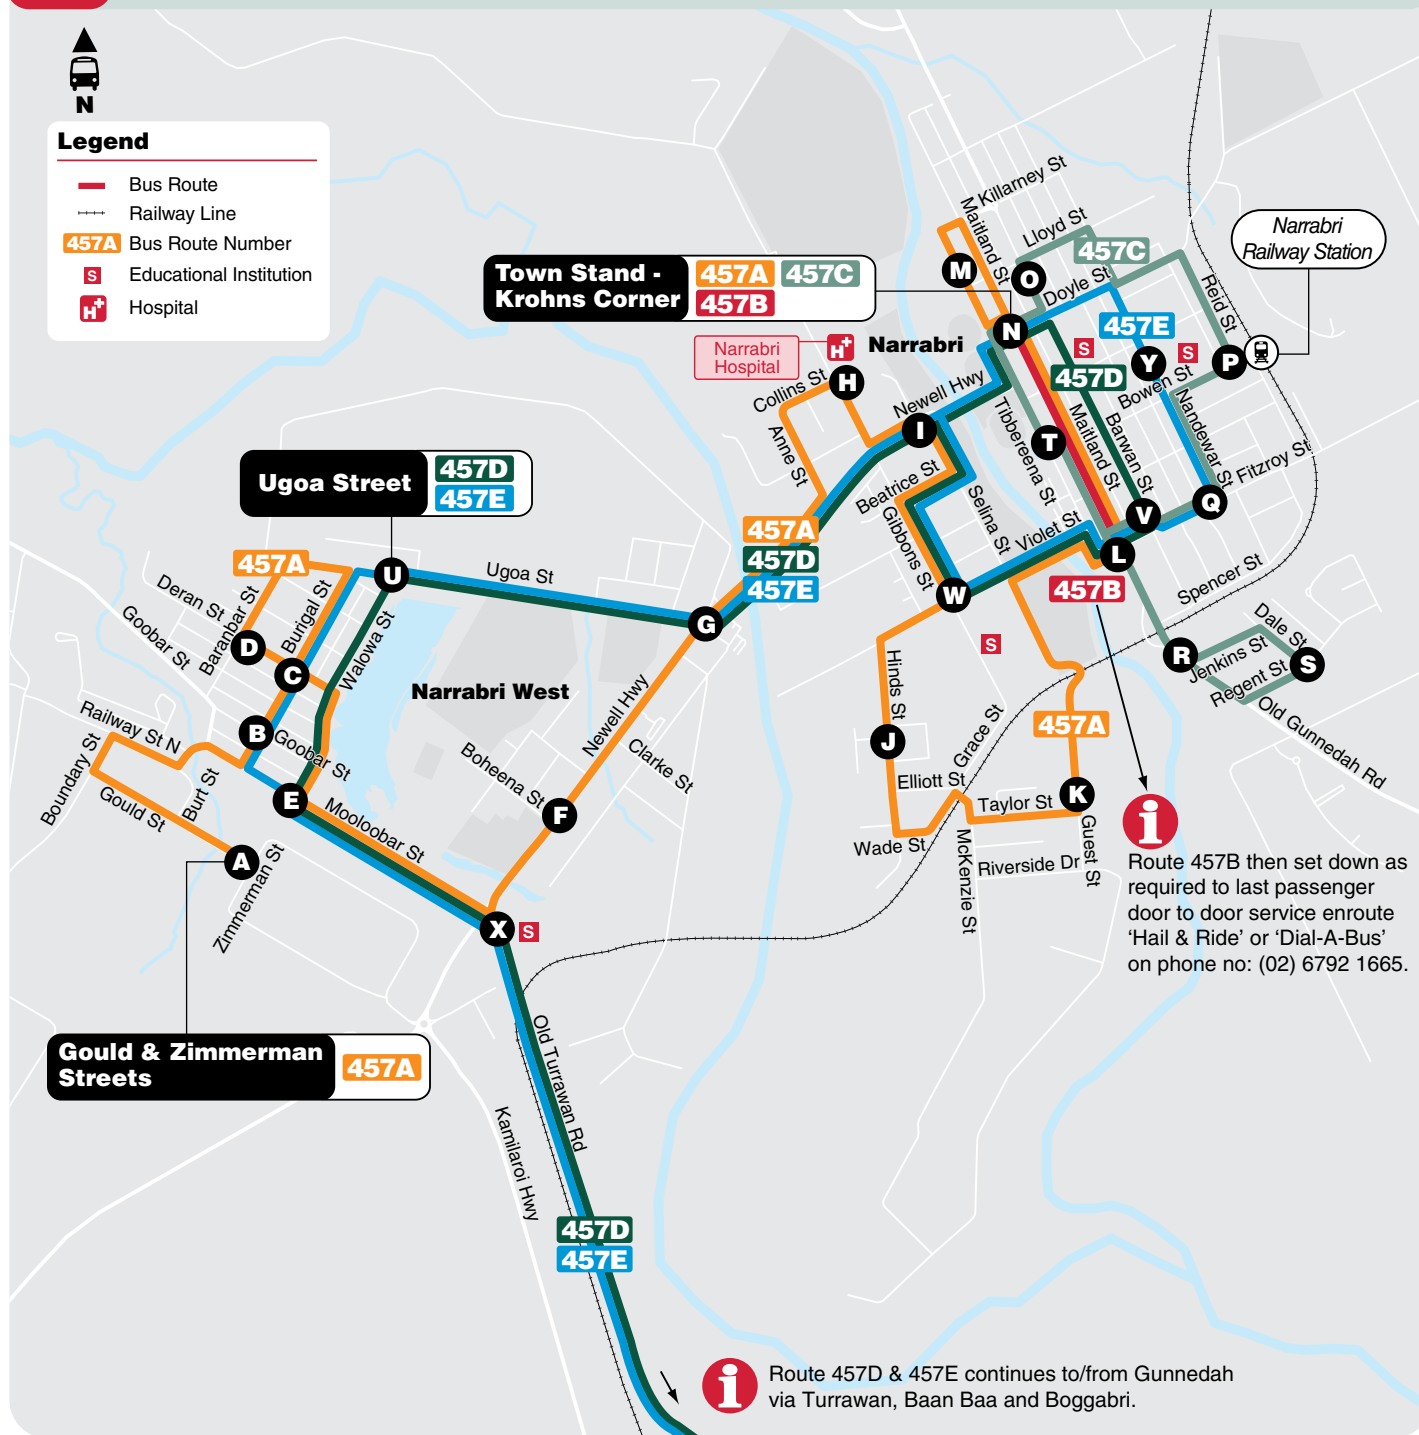

Look for bus numbers

457A
457B
457C
457D
457E

Narrabri District

Buses Serving
Narrabri
Narrabri West
Turravan
Baan Baa
Boggabri
Gunnedah

Effective from November 2017

FOREST

A COMFORTIDELGRU Company

How to use this timetable

1. Using the route map provided, find the two timing points you are located between.
2. Locate these two timing points on the timetables.
3. Your bus is scheduled to arrive between the times shown for these points. For example, if your bus stop is situated between timing points **A** and **B** on the map, then the bus is scheduled to arrive between the time listed for **A** and the time listed for **B**.

Accessible services

Whilst accessible buses operate all routes we ask that to ensure access to ring the day before you wish to travel to ensure availability on a specific service on a specific day, but Forest Coach Lines reserve the right to substitute a non accessible bus as circumstance may dictate.

This service is operated by

Forest Coach Lines
48 Ugoa St
Narrabri NSW 2390

Telephone (02) 6792 1665
www.forestcoachlines.com.au

Bus Route Map

Legend

- Bus Route
- —+— Railway Line
- **457A** Bus Route Number
- **S** Educational Institution
- **H+** Hospital

i Route 457B then set down as required to last passenger door to door service enroute 'Hail & Ride' or 'Dial-A-Bus' on phone no: (02) 6792 1665.

i Route 457D & 457E continues to/from Gunnedah via Turravan, Baan Baa and Boggabri.