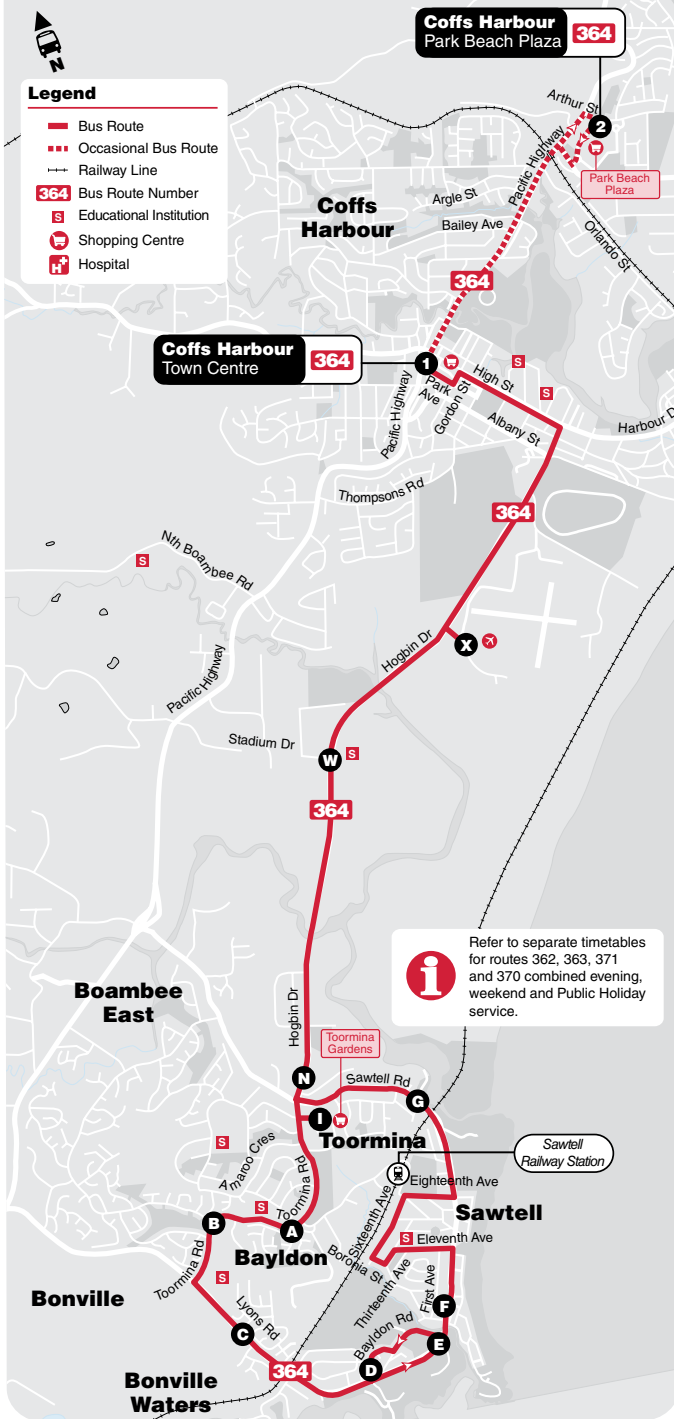

Bus Route Map

Legend

- Bus Route
- Occasional Bus Route
- Railway Line
- 364** Bus Route Number
- Educational Institution
- Shopping Centre
- Hospital

i Refer to separate timetables for routes 362, 363, 371 and 370 combined evening, weekend and Public Holiday service.

How to use this timetable

- Using the route map provided, find the two timing points you are located between.
- Locate these two timing points on the timetables.
- Your bus is scheduled to arrive between the times shown for these points. For example, if your bus stop is situated between timing points **A** and **B** on the map, then the bus is scheduled to arrive between the time listed for **A** and the time listed for **B**.

Monday to Friday											
map ref	Route Number	364	364	364	364	364	364	364	364	364	
		am	am	am	am	am	am	pm	pm	pm	
I	Toormina Gardens	7.35	8.35	9.35	10.35	11.35	12.40	1.35	2.35
A	Hobbs Cr	6.15	6.38	7.38	8.38	9.38	10.38	11.38	12.43	1.38	2.38
B	Bayldon CC	6.17	6.39	7.39	8.39	9.39	10.39	11.39	12.44	1.39	2.39
C	McFadyyn St	6.20	6.40	7.40	8.40	9.40	10.40	11.40	12.45	1.40	2.40
E	Tennis Courts	6.21	6.41	7.41	8.41	9.41	10.41	11.41	12.46	1.41	2.41
F	Sawtell	6.26	6.47	7.48	8.48	9.48	10.48	11.48	12.53	1.48	2.48
G	Boambee Bay	06.31	06.55	07.55	08.55	09.55	010.55	011.55	01.00	01.55	02.55
I	Toormina Gardens	6.37	7.00	7.57	8.58	9.57	10.57	11.58	1.03	1.57	2.58
N	Barcoo Cr	07.01	07.59	08.59	09.59	010.59	011.59	01.04	01.59	02.59
W	University	7.05	8.03	9.03	10.03	11.03	12.03	1.08	2.03	3.03
X	Airport	9.08	12.08	1.13
1	Park Ave – Beachside Radiology	7.10	8.18	9.18	10.18	11.18	12.18	1.23	2.18	3.18
W	University	7.25	8.28	9.28	10.28	11.28	12.28	1.33	2.28	3.28
N	Barcoo Cr	7.26	8.29	9.29	10.29	11.29	12.29	1.34	2.29	3.29
I	Toormina Gardens	7.33	8.33	9.33	10.33	11.33	12.33	1.38	2.33	3.33
A	Hobbs Cr	3.35