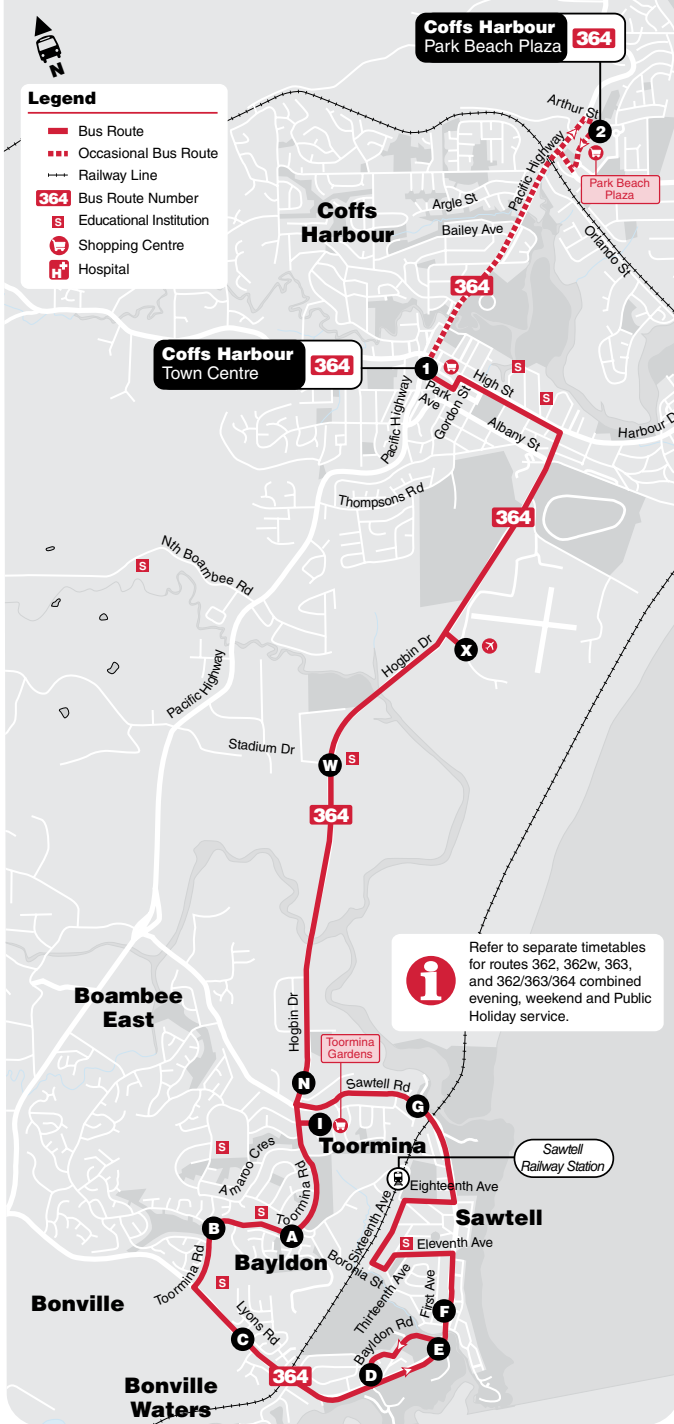

Bus Route Map

Legend

- Bus Route
- Occasional Bus Route
- Railway Line
- 364** Bus Route Number
- Educational Institution
- Shopping Centre
- Hospital

Look for bus numbers

364

Sawtell to Coffs Harbour

Buses Serving

- Toormina Gardens
- University
- Airport
- Botanical Gardens
- Coffs Town Centre
- Showgrounds
- Plaza

Effective from 29 October 2018

How to use this timetable

- Using the route map provided, find the two timing points you are located between.
- Locate these two timing points on the timetables.
- Your bus is scheduled to arrive between the times shown for these points. For example, if your bus stop is situated between timing points **A** and **B** on the map, then the bus is scheduled to arrive between the time listed for **A** and the time listed for **B**.

Monday to Friday											
map ref	Route Number	364	364	364	364	364	364	364	364	364	
		am	am	am	am	am	am	pm	pm	pm	
I	Toormina Gardens	7.35	8.35	9.35	10.35	11.35	12.35	1.35	2.35
A	Hobbs Cr	6.15	6.38	7.38	8.38	9.38	10.38	11.38	12.38	1.38	2.38
B	Bayldon CC	6.17	6.39	7.39	8.39	9.39	10.39	11.39	12.39	1.39	2.39
C	McFadyyn St	6.20	6.40	7.40	8.40	9.40	10.40	11.40	12.40	1.40	2.40
E	Tennis Courts	6.21	6.41	7.41	8.41	9.41	10.41	11.41	12.41	1.41	2.41
F	Sawtell	6.26	6.47	7.48	8.48	9.48	10.48	11.48	12.48	1.48	2.48
G	Boambee Bay	06.31	06.55	07.55	08.55	09.55	010.55	011.55	012.55	01.55	02.55
I	Toormina Gardens	6.37	7.00	7.57	8.58	9.57	10.57	11.58	12.58	1.57	2.58
N	Barcoo Cr	07.01	07.59	08.59	09.59	010.59	011.59	012.59	01.59	02.59
W	University	7.05	8.03	9.03	10.03	11.03	12.03	1.03	2.03	3.03
X	Airport	9.08	12.08	1.08
1	Park Ave – Beachside Radiology	7.10	8.18	9.18	10.18	11.18	12.18	1.18	2.18	3.18
W	University	7.25	8.28	9.28	10.28	11.28	12.28	1.28	2.28	3.28
N	Barcoo Cr	7.26	8.29	9.29	10.29	11.29	12.29	1.29	2.29	3.29
I	Toormina Gardens	7.33	8.33	9.33	10.33	11.33	12.33	1.33	2.33	3.33
A	Hobbs Cr	3.35