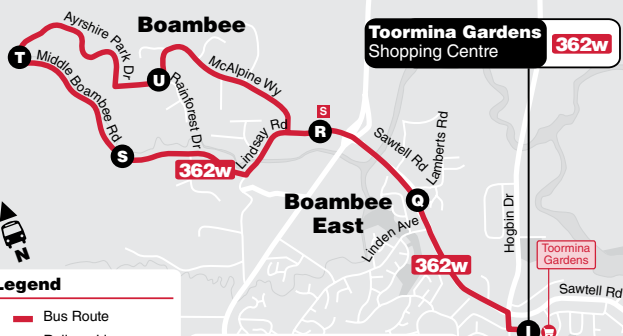

# Route 362w

## Monday to Friday

map ref	Route Number	362w am	362w pm	362w pm
<b>I</b>	Toormina Gardens	....	12.20	1.15
<b>Q</b>	Lamberts Rd	....	12.21	1.16
<b>R</b>	Boambee Public	8.48	12.25	1.20
<b>S</b>	Wedds Rd	8.53	12.30	1.25
<b>T</b>	Middle Boambee Rd & Ayrshire Park Dr	8.58	12.35	1.30
<b>U</b>	McAlpine Way & Rainford Dr	9.03	12.41	1.36
<b>R</b>	Boambee Public	9.08	12.43	1.38
<b>Q</b>	Lamberts Rd	9.09	12.44	1.39
<b>I</b>	Toormina Gardens	9.13	12.50	1.45

## Bus Route Map

### Legend

- Bus Route
- Railway Line
- 362w** Bus Route Number
- S** Educational Institution
- Shopping Centre

Refer to separate timetables for routes 362, 363, 364, and 362/363/364 combined evening, weekend and Public Holiday service.