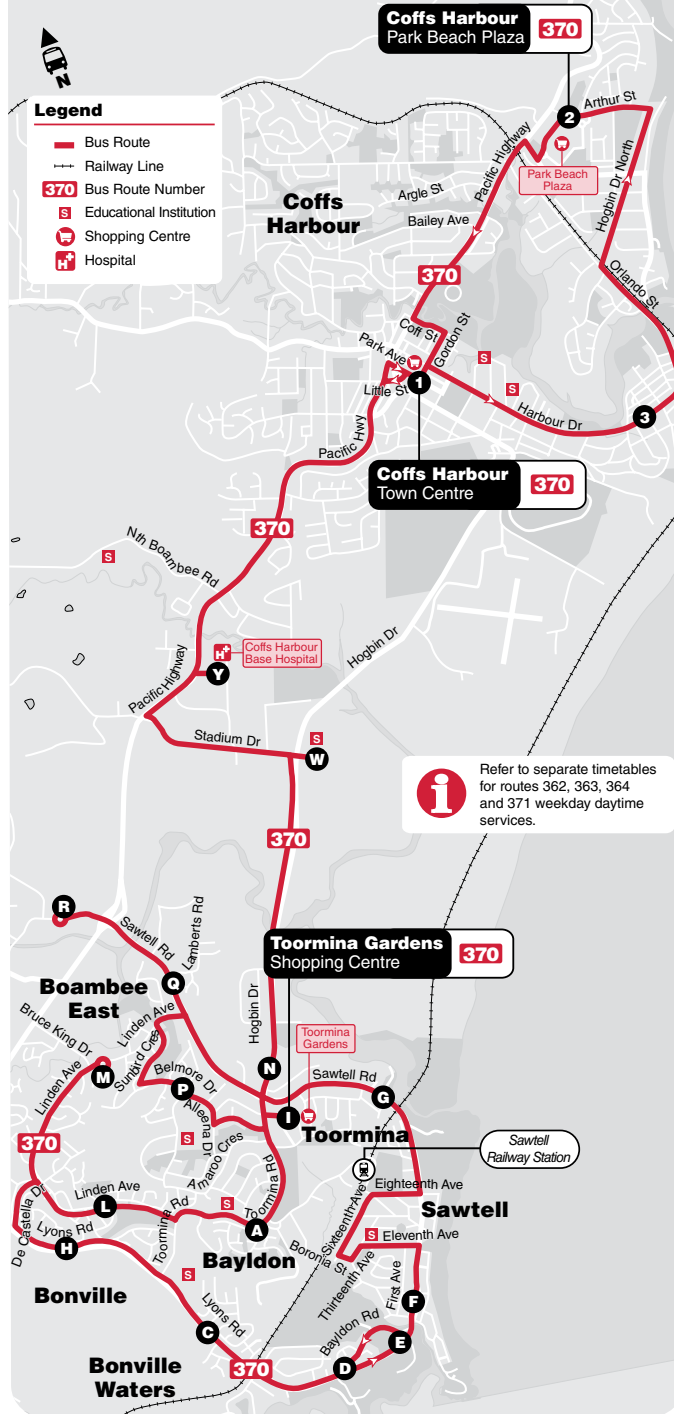

Bus Route Map

Fares and concession travel

Passes must be produced for concession discounts or free travel on boarding. Unreadable passes are invalid. Passengers 16 years and over are required to pay full fare unless travelling to and from school, or upon presenting your valid school pass or other valid ID.

Lost Property

Please take all items with you before you leave the bus. If you find an item left on the bus, please notify the driver. For lost property enquiries please call 6652 3201. Please keep your bus ticket to help identify the bus travelled on.

Hail Driver

Whilst Forest Coach Lines does use bus stops where erected, please ensure when 'hailing' that you hail the bus driver in a safe place you wish to catch, and when possible tender the correct fare. Please move to the back of the bus and make the seats available for elderly or less abled passengers, please do not eat or drink when travelling.

Late running buses

While every effort is made to run services on time, occasionally, due to circumstances beyond our control, our buses may run behind schedule. You can rest assured that in these instances, every effort will be made to regain timetabled running as soon as possible.

Don't miss the bus

We suggest you arrive at the bus stop 5 min prior to the published time to allow enough time to find your fare and ensure you have the correct concession entitlement if required.

Special Events

Forest Coach Lines in cooperation with various Community Groups, Council and Special Events Organisers; operates additional special services. Watch the local media and onboard services for details.

Look for bus numbers

370

Sawtell to Coffs Harbour

Buses Serving
Toormina
Boambee East
University
Airport
Coffs Town Centre
Jetty
Park Beach Plaza

Effective from 6 July 2020

FOREST

A COMFORTDELGRO Company

How to use this timetable

1. Using the route map provided, find the two timing points you are located between.
2. Locate these two timing points on the timetables.
3. Your bus is scheduled to arrive between the times shown for these points. For example, if your bus stop is situated between timing points **A** and **B** on the map, then the bus is scheduled to arrive between the time listed for **A** and the time listed for **B**.

Accessible services

Whilst accessible buses operate all routes we ask that to ensure access to ring the day before you wish to travel to ensure availability on a specific service on a specific day, but Forest Coach Lines reserve the right to substitute a non accessible bus as circumstance may dictate.

This service is operated by

Forest Coach Lines
9 Newcastle Dr
Toormina NSW 2452

Telephone 6653 3344
www.forestcoachlines.com.au