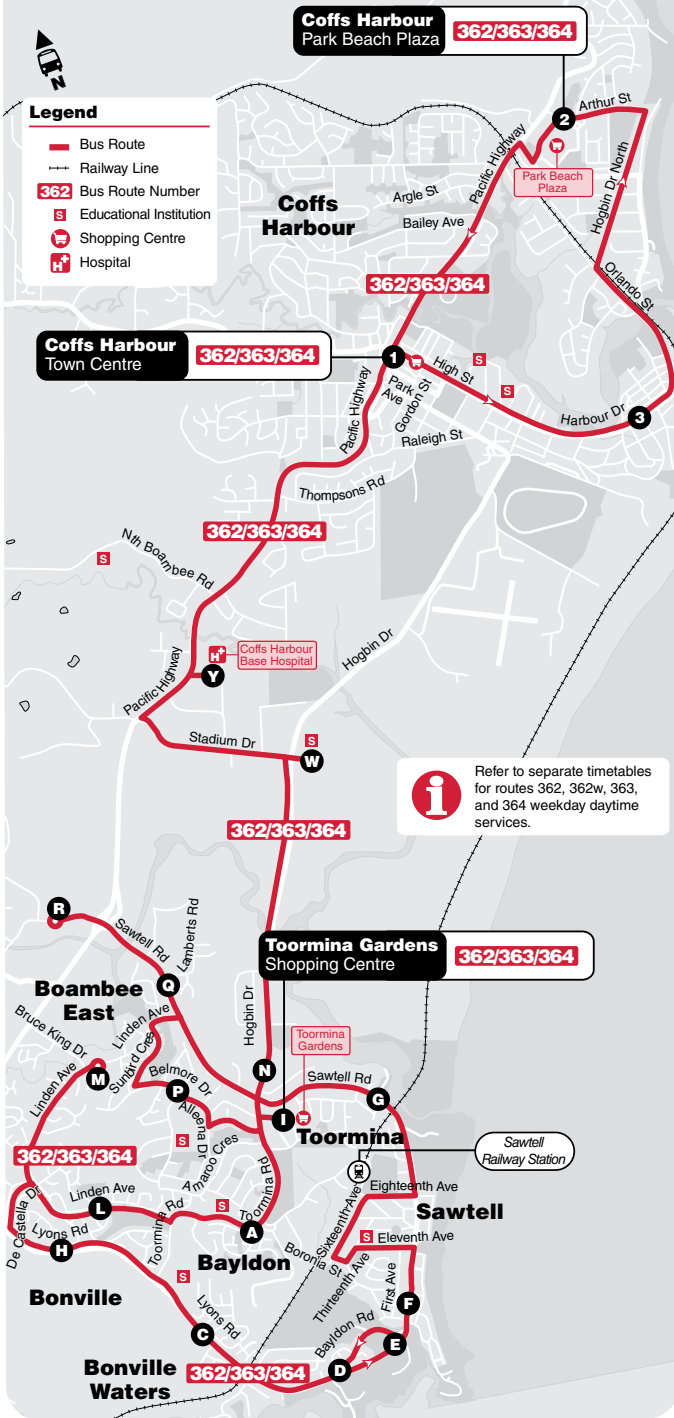

Bus Route Map

Fares and concession travel

Passes must be produced for concession discounts or free travel on boarding. Unreadable passes are invalid. Passengers 16 years and over are required to pay full fare unless travelling to and from school, or upon presenting your valid school pass or other valid ID.

Lost Property

Please take all items with you before you leave the bus. If you find an item left on the bus, please notify the driver. For lost property enquiries please call 6652 3201. Please keep your bus ticket to help identify the bus travelled on.

Hail Driver

Whilst Forest Coach Lines does use bus stops where erected, please ensure when 'hailing' that you hail the bus driver in a safe place you wish to catch, and when possible tender the correct fare. Please move to the back of the bus and make the seats available for elderly or less abled passengers, please do not eat or drink when travelling.

Late running buses

While every effort is made to run services on time, occasionally, due to circumstances beyond our control, our buses may run behind schedule. You can rest assured that in these instances, every effort will be made to regain timetabled running as soon as possible.

Don't miss the bus

We suggest you arrive at the bus stop 5 min prior to the published time to allow enough time to find your fare and ensure you have the correct concession entitlement if required.

Special Events

Forest Coach Lines in cooperation with various Community Groups, Council and Special Events Organisers; operates additional special services. Watch the local media and onboard services for details.

Look for bus numbers

362
363
364
Combined Service

Sawtell to Coffs Harbour

Buses Serving
Toormina
Boambee East
University
Airport
Coffs Town Centre
Jetty
Park Beach Plaza

Effective from 29 October 2018

How to use this timetable

1. Using the route map provided, find the two timing points you are located between.
2. Locate these two timing points on the timetables.
3. Your bus is scheduled to arrive between the times shown for these points. For example, if your bus stop is situated between timing points **A** and **B** on the map, then the bus is scheduled to arrive between the time listed for **A** and the time listed for **B**.

Accessible services

Whilst accessible buses operate all routes we ask that to ensure access to ring the day before you wish to travel to ensure availability on a specific service on a specific day, but Forest Coach Lines reserve the right to substitute a non accessible bus as circumstance may dictate.

This service is operated by

Forest Coach Lines
9 Newcastle Dr
Toormina NSW 2452

Telephone 6653 3344
www.forestcoachlines.com.au