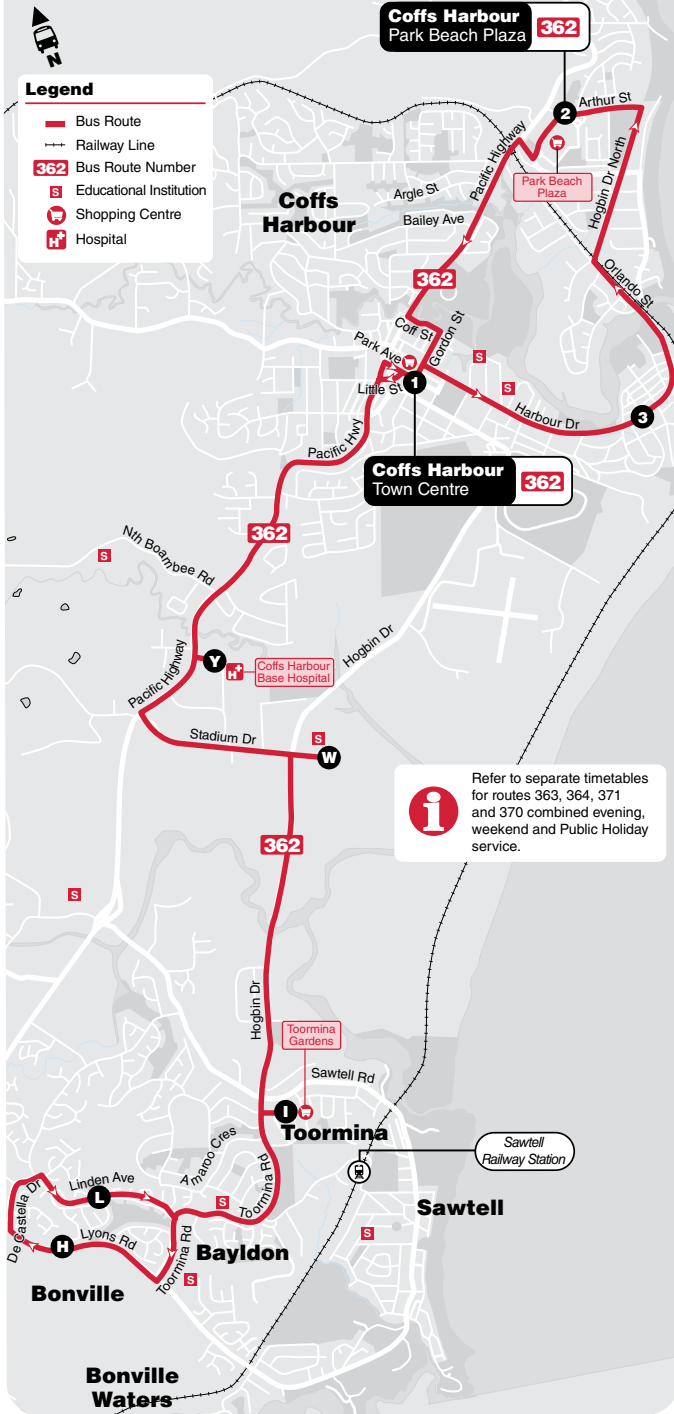

Bus Route Map

Look for bus numbers

362

Boambee to Coffs Harbour

Buses Serving

- Toormina Gardens
- Boambee East
- University
- Pacific Highway
- Hospital
- Coffs Town Centre
- Showgrounds
- Jetty
- Park Beach Plaza

Effective from 6 July 2020

FOREST

A COMFORTDELGRO Company

How to use this timetable

- Using the route map provided, find the two timing points you are located between.
- Locate these two timing points on the timetables.
- Your bus is scheduled to arrive between the times shown for these points. For example, if your bus stop is situated between timing points **A** and **B** on the map, then the bus is scheduled to arrive between the time listed for **A** and the time listed for **B**.

This service is operated by

Forest Coach Lines
9 Newcastle Dr
Toormina NSW 2452

Telephone 6653 3344
www.forestcoachlines.com.au

Monday to Friday							
map ref	Route Number	362	362	362	362	362	362
		am	am	am	am	am	pm
	Toormina Gardens	8.50	10.23	11.10	11.50	1.26
	University	8.58	10.30	11.17	11.58	1.33
	Hospital	9.06	10.38	11.25	12.07	1.40
	Park Ave – Woolworths	9.19	10.51	11.38	12.21	1.53
	Jetty Village	9.24	10.56	11.43	12.26	1.58
	Park Beach Plaza	9.34	11.06	11.53	12.36	2.08
	Park Ave – Beachside Radiology	9.44	11.16	12.03	12.46	2.18
	Hospital	9.51	11.22	12.09	12.53	2.24
	University	9.56	11.27	12.14	12.59	2.29
	Toormina Gardens	10.01	11.31	12.18	1.03	2.35
	Rutland St	10.08	11.38	12.25	1.10	2.44
	Harvie Dr	8.45	10.11	11.41	12.28	1.13
	Toormina Gardens	8.49	10.18	11.48	12.35	1.20

**Regional
Excursion
Daily \$2.50**

**ALL DAY
MULTI-RIDE TICKET** *Day of issue only

(*Conditions Apply)