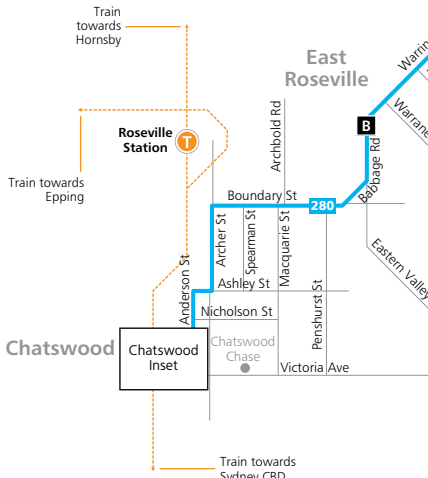

Route 280

Chatswood Inset

Legend

- Bus route
- 280 Bus route number
- **A** Timing point
- **T** Train line/station