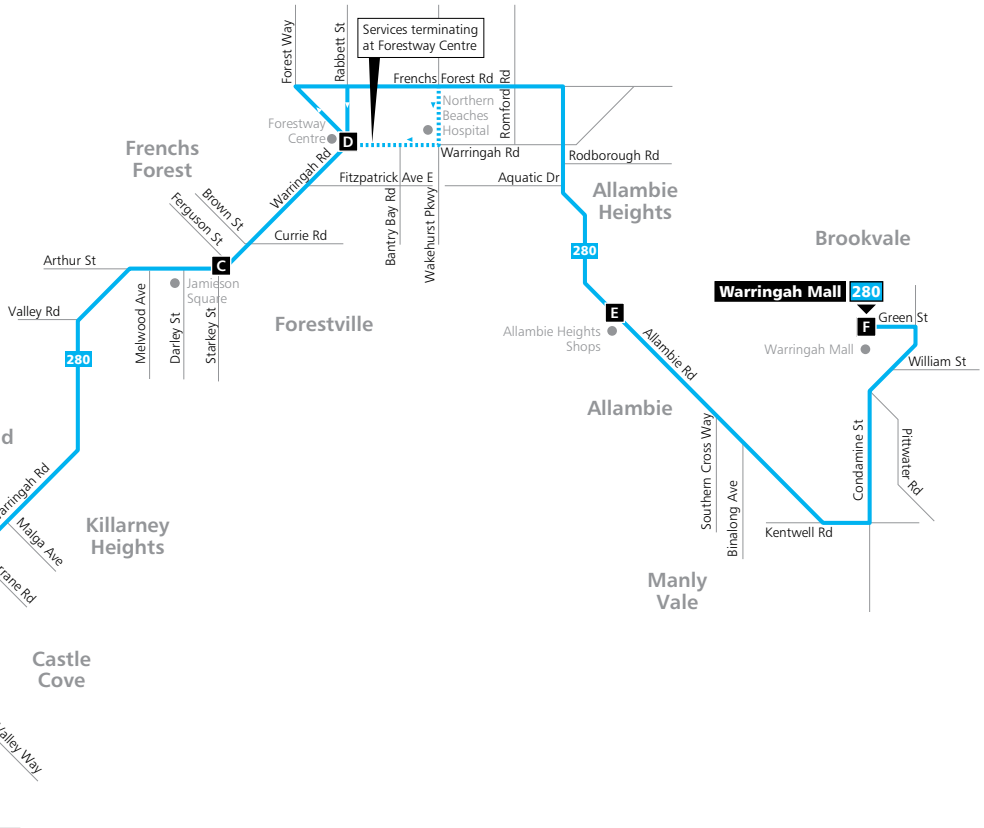

Route 280

Chatswood Inset

Legend

- Bus route
- 280 Bus route number
- **A** Timing point
- **T** Train line/station