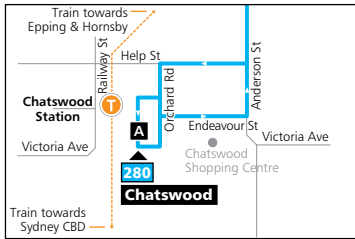

Route 280

Chatswood Inset

Legend

- Bus route
- 280 Bus route number
- **A** Timing point
- **T** Train line/station