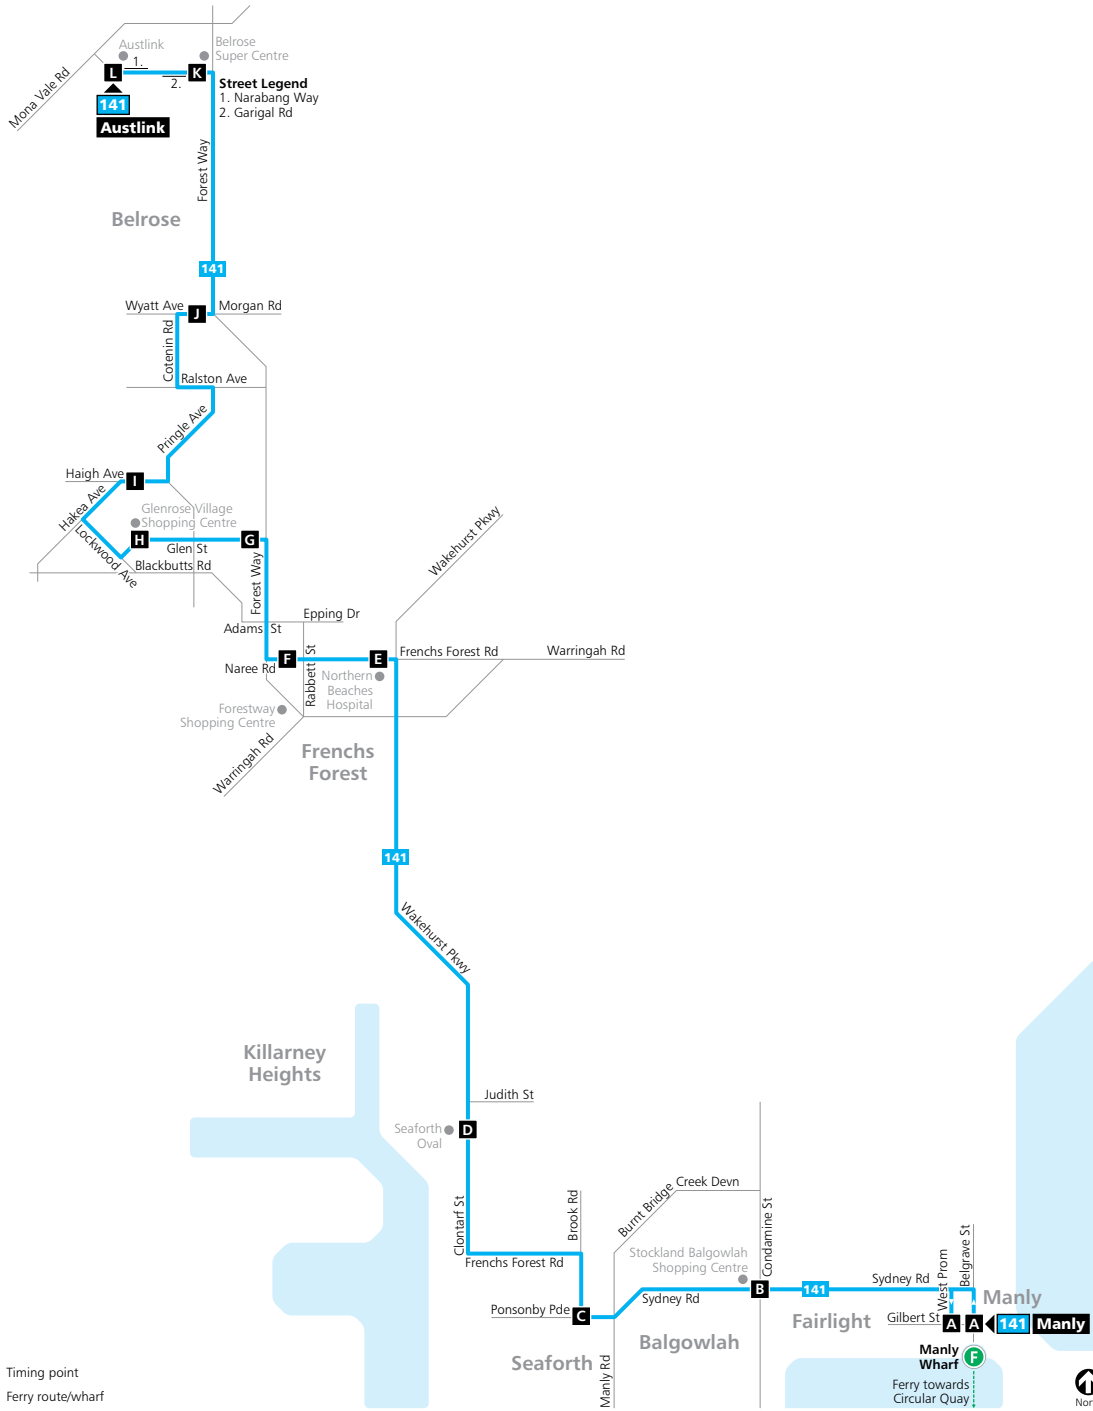

Route 141

1. **Legend**
2. Bus route
   - 141 Bus route number
   - A Timing point
   - F Ferry route/wharf

Diagrammatic Map
Not to Scale
North