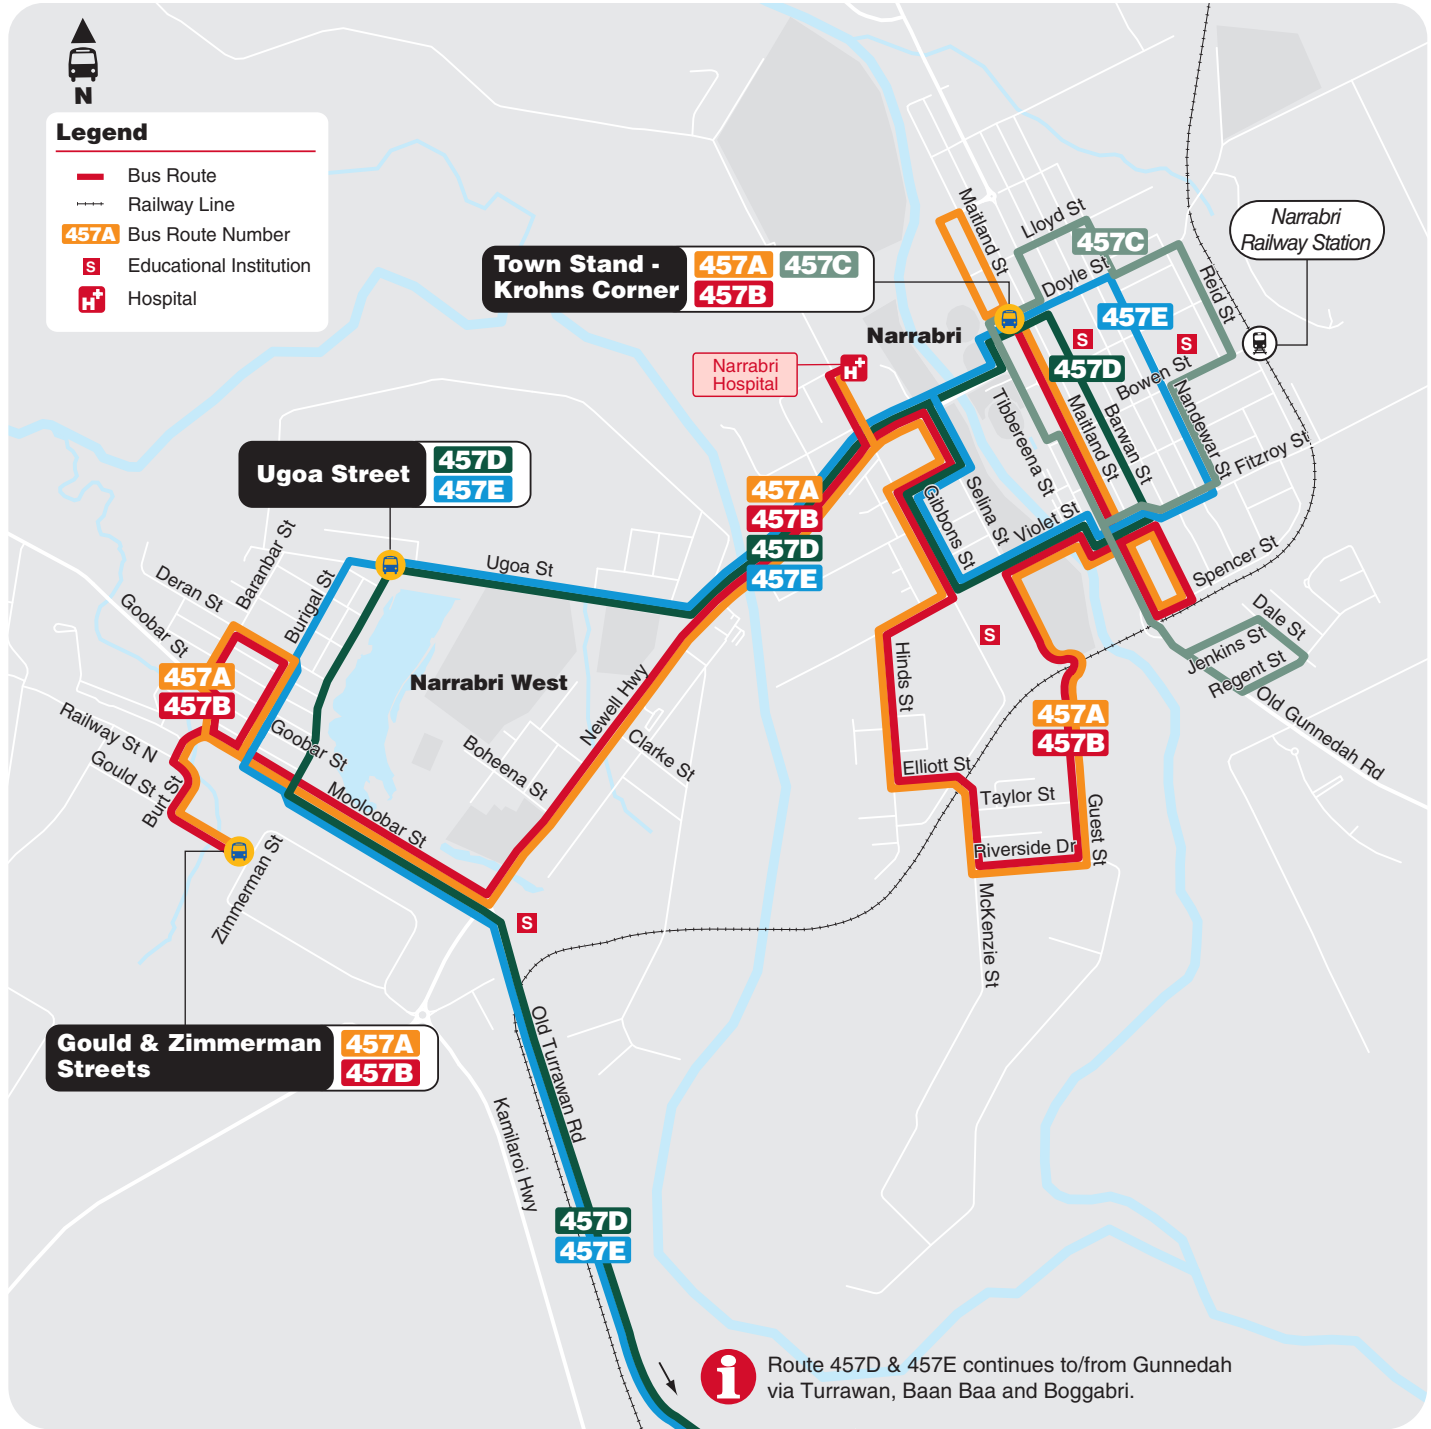

### Legend

- Bus Route
- Railway Line
- Bus Route Number
- Educational Institution
- Hospital

Route 457D & 457E continues to/from Gunnedah via Turrawan, Baan Baa and Boggabri.