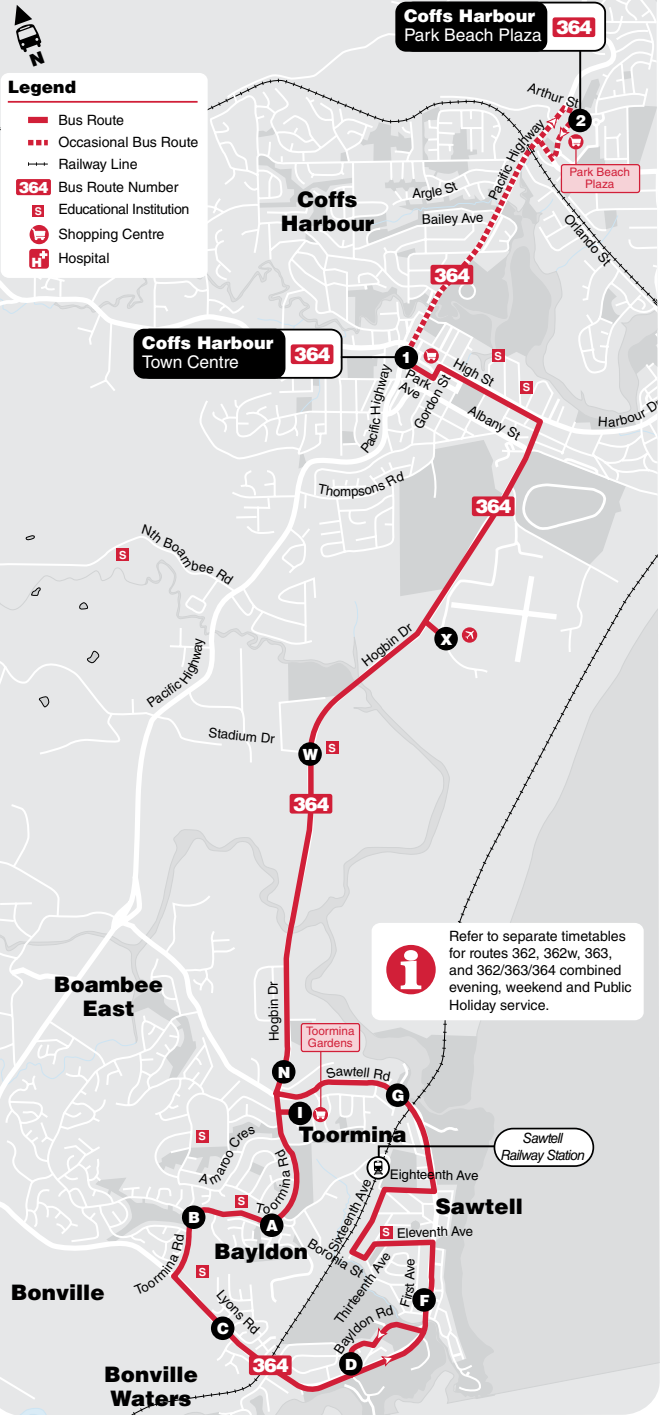

# Bus Route Map

Look for bus numbers

## How to use this timetable

- Using the route map provided, find the two timing points you are located between.
- Locate these two timing points on the timetables.
- Your bus is scheduled to arrive between the times shown for these points. For example, if your bus stop is situated between timing points **A** and **B** on the map, then the bus is scheduled to arrive between the time listed for **A** and the time listed for **B**.

## Explanations

- A** – Bus arrives only.
- O** – Bus stops on opposite side of road.
- R** – RSL Club, Sawtell.
- T** – Service terminates at Hobbs Cr.
- U** – Uses Stadium Dr to service Uni & Hospital
- .... – Bus does not operate past this timing point.
- Wheelchair-accessible service.