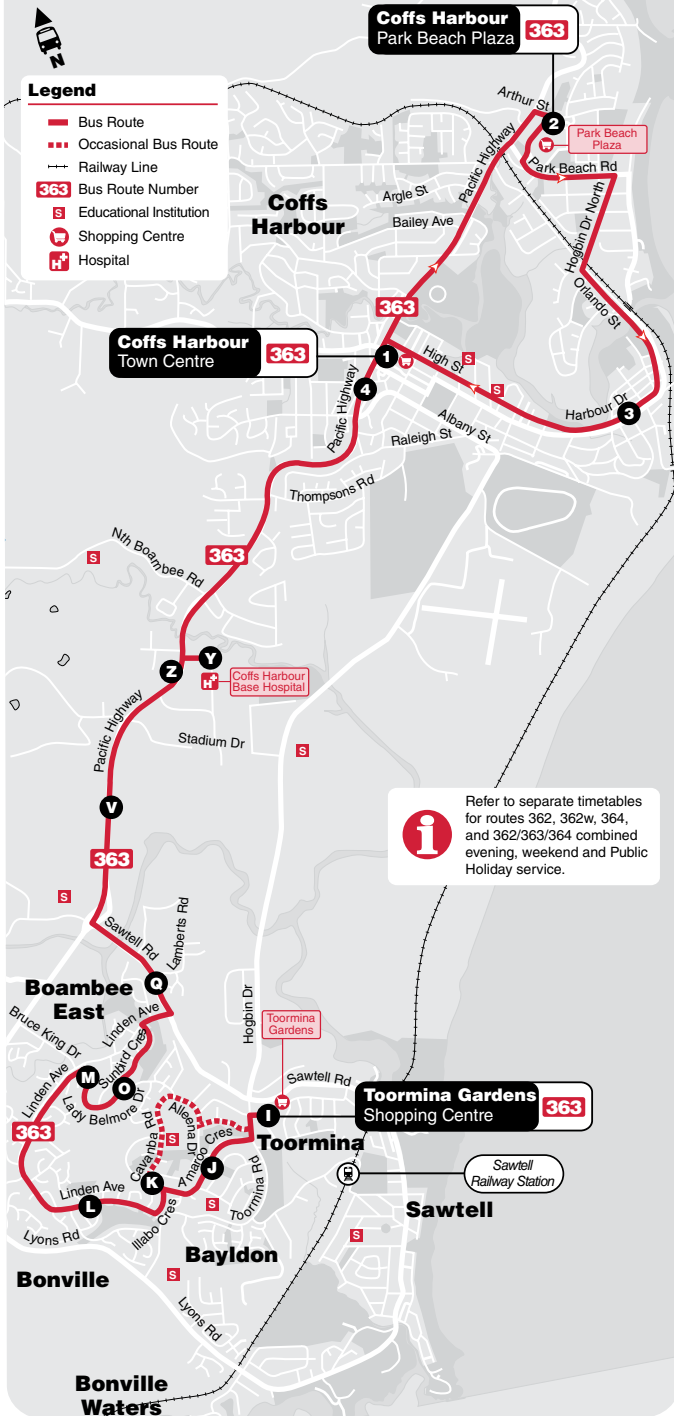

Bus Route Map

Look for bus numbers

363

Boambee to Coffs Harbour

Bus routes serving:

- Boambee East
- Toormina Gardens
- Pacific Highway
- Hospital
- Coffs Town Centre
- Plaza
- Jetty

Effective from 11 August 2014

How to use this timetable

- Using the route map provided, find the two timing points you are located between.
- Locate these two timing points on the timetables.
- Your bus is scheduled to arrive between the times shown for these points. For example, if your bus stop is situated between timing points **A** and **B** on the map, then the bus is scheduled to arrive between the time listed for **A** and the time listed for **B**.

This service is operated by

Forest Coach Lines
9 Newcastle Dr
Toormina NSW 2452

Telephone 6652 3201
www.forestcoachlines.com.au

Monday to Friday								
map ref	Route Number	363	363	363	363	363	363	363
		am	am	am	am	pm	pm	pm
I	Toormina Gardens	6.37	8.03	9.25	10.50	12.16	1.20	2.46
J	Amaroo Cr	6.40	9.28	12.19	2.49
K	Cavanba Rd	8.08	10.55	1.25
L	Harvie Dr	6.44	8.12	9.32	10.59	12.23	1.29	2.53
M	Boambee Central	6.47	8.15	9.35	11.02	12.26	1.32	2.56
O	Sunbird Dr	6.51	8.19	9.39	11.06	12.30	1.36	3.00
Q	Lamberts Rd	6.56	8.24	9.44	11.11	12.35	1.41	3.05
V	Koala Villa	6.57	8.25	9.45	11.12	12.36	1.42	3.06
Z	Isles Dr	6.58	8.26	9.46
Y	Hospital	7.00	8.28	9.48	11.15	12.39	1.45	3.09
4	Coffs Coach Terminal	7.07	8.35	9.55	11.22	1.52	3.16
2	Plaza	7.17	8.45	10.05	11.32	2.02	3.26
3	Jetty	7.27	8.50	10.15	11.42	2.12	3.36
1	Coffs	7.32	8.55	10.20	11.47	12.50	2.17	3.41
Y	Hospital	7.37	9.00	10.25	11.52	12.55	2.22	3.50
Z	Isles Dr	11.53	12.56	2.23
V	Koala Villa	7.40	9.05	10.30	11.57	1.00	2.27
Q	Lamberts Rd	7.41	9.06	10.31	11.58	1.02	2.28
O	Sunbird Dr	7.46	9.10	10.35	12.02	1.06	2.32
M	Boambee Central	7.50	9.15	10.40	12.07	1.10	2.37
L	Harvie Dr	7.53	9.18	10.43	12.10	1.13	2.40
J	Amaroo Cr	9.20	12.12	2.42
K	Cavanba Rd	7.58	10.46	1.16
I	Toormina Gardens	8.03	9.25	10.50	12.16	1.20	2.46