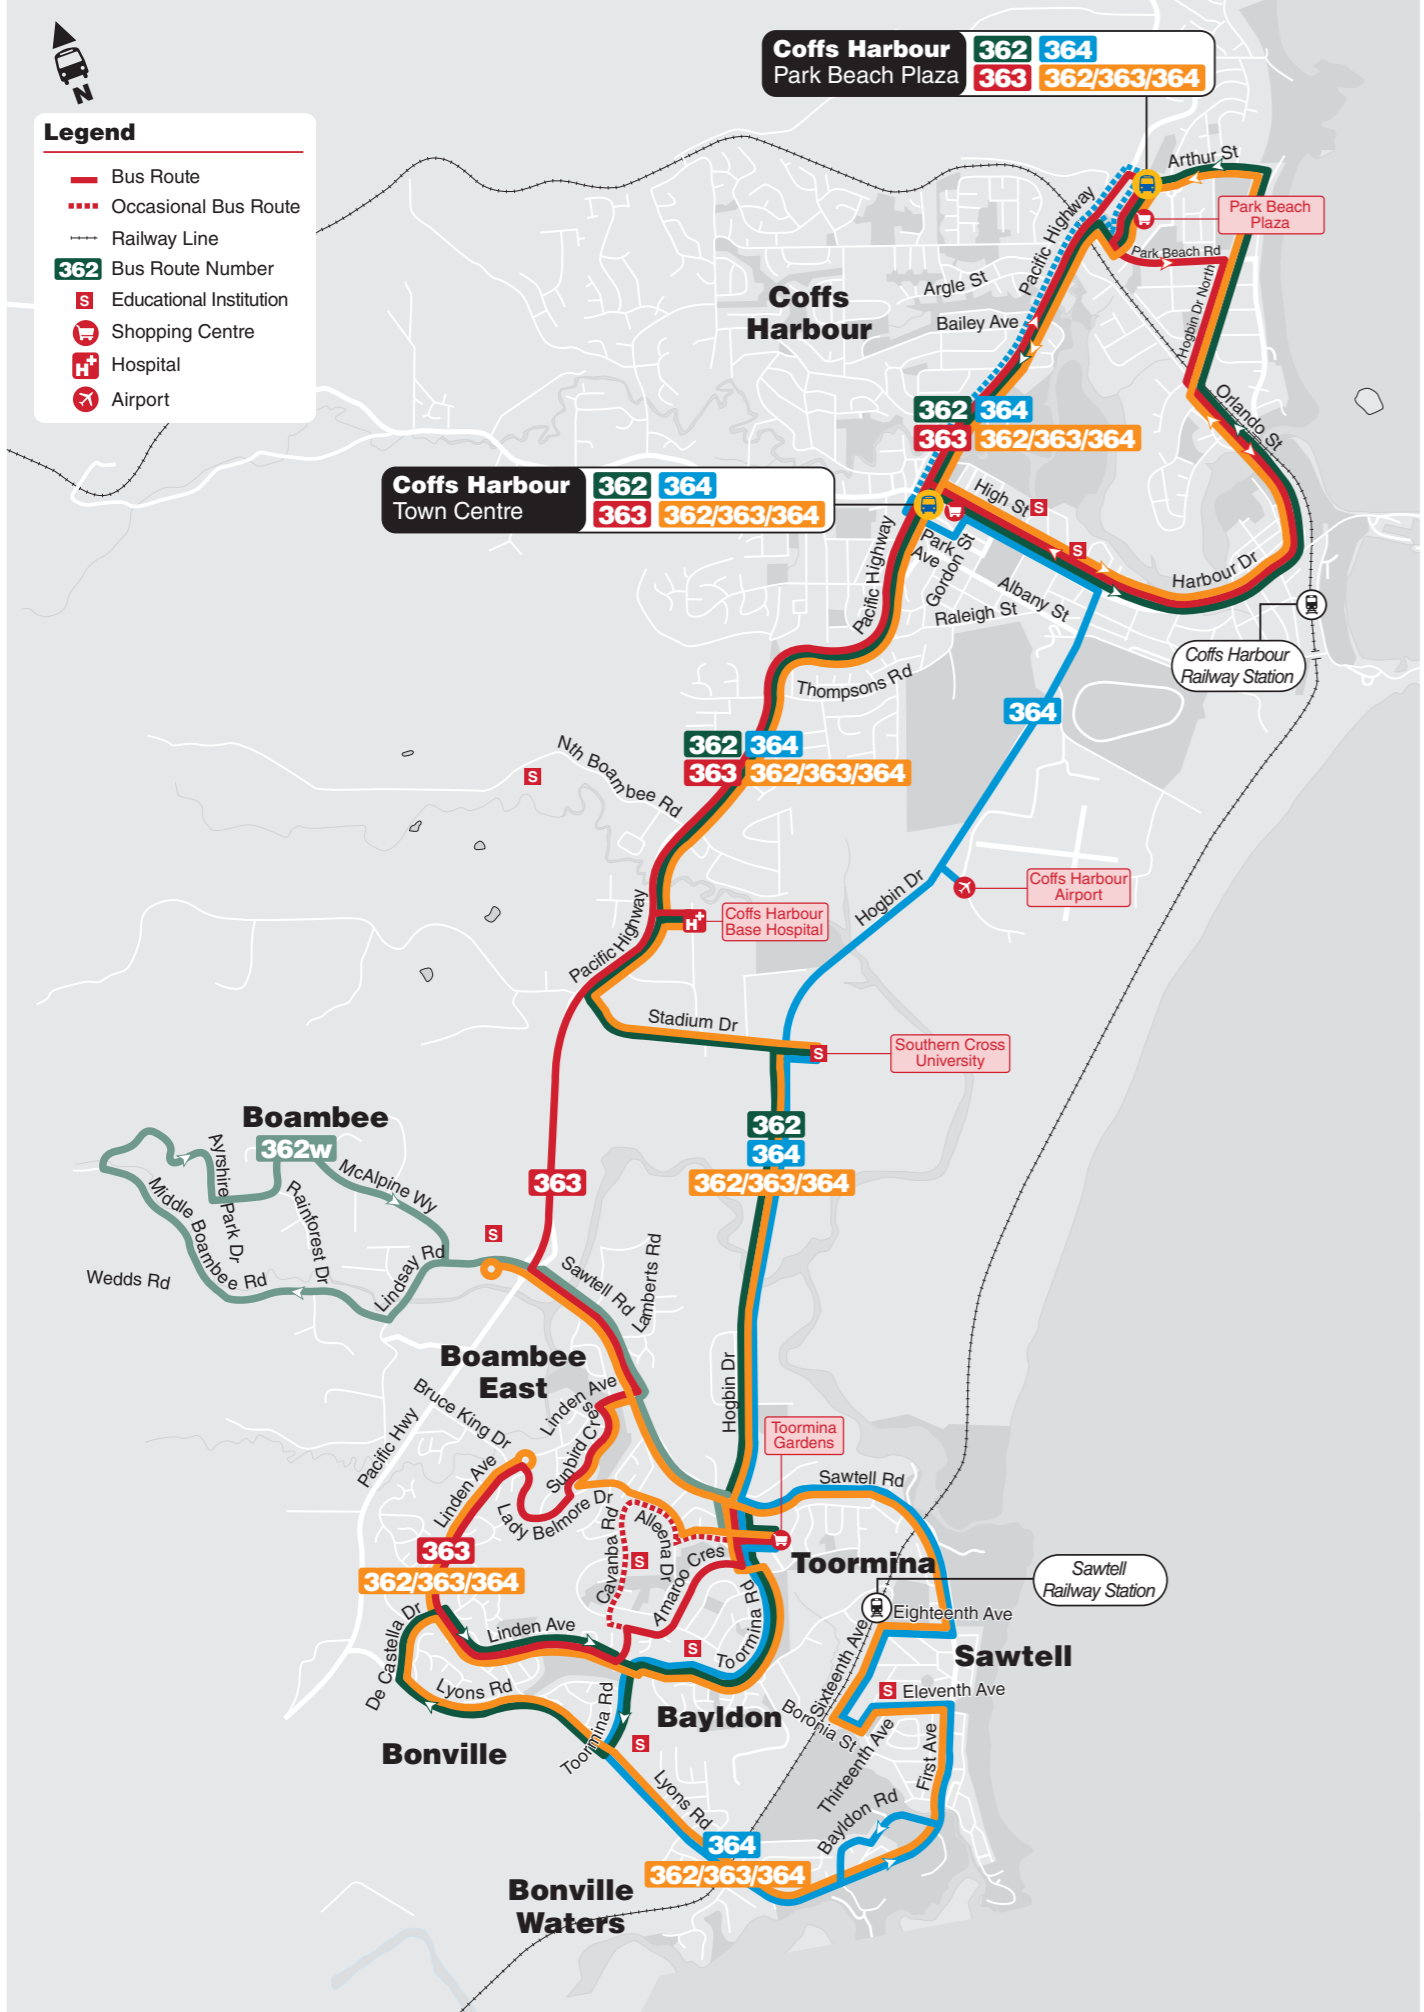

**Sawtell town services (Routes 362, 363, 364, 362/363/364)**

**Woolgoolga regional service (Route 372)**