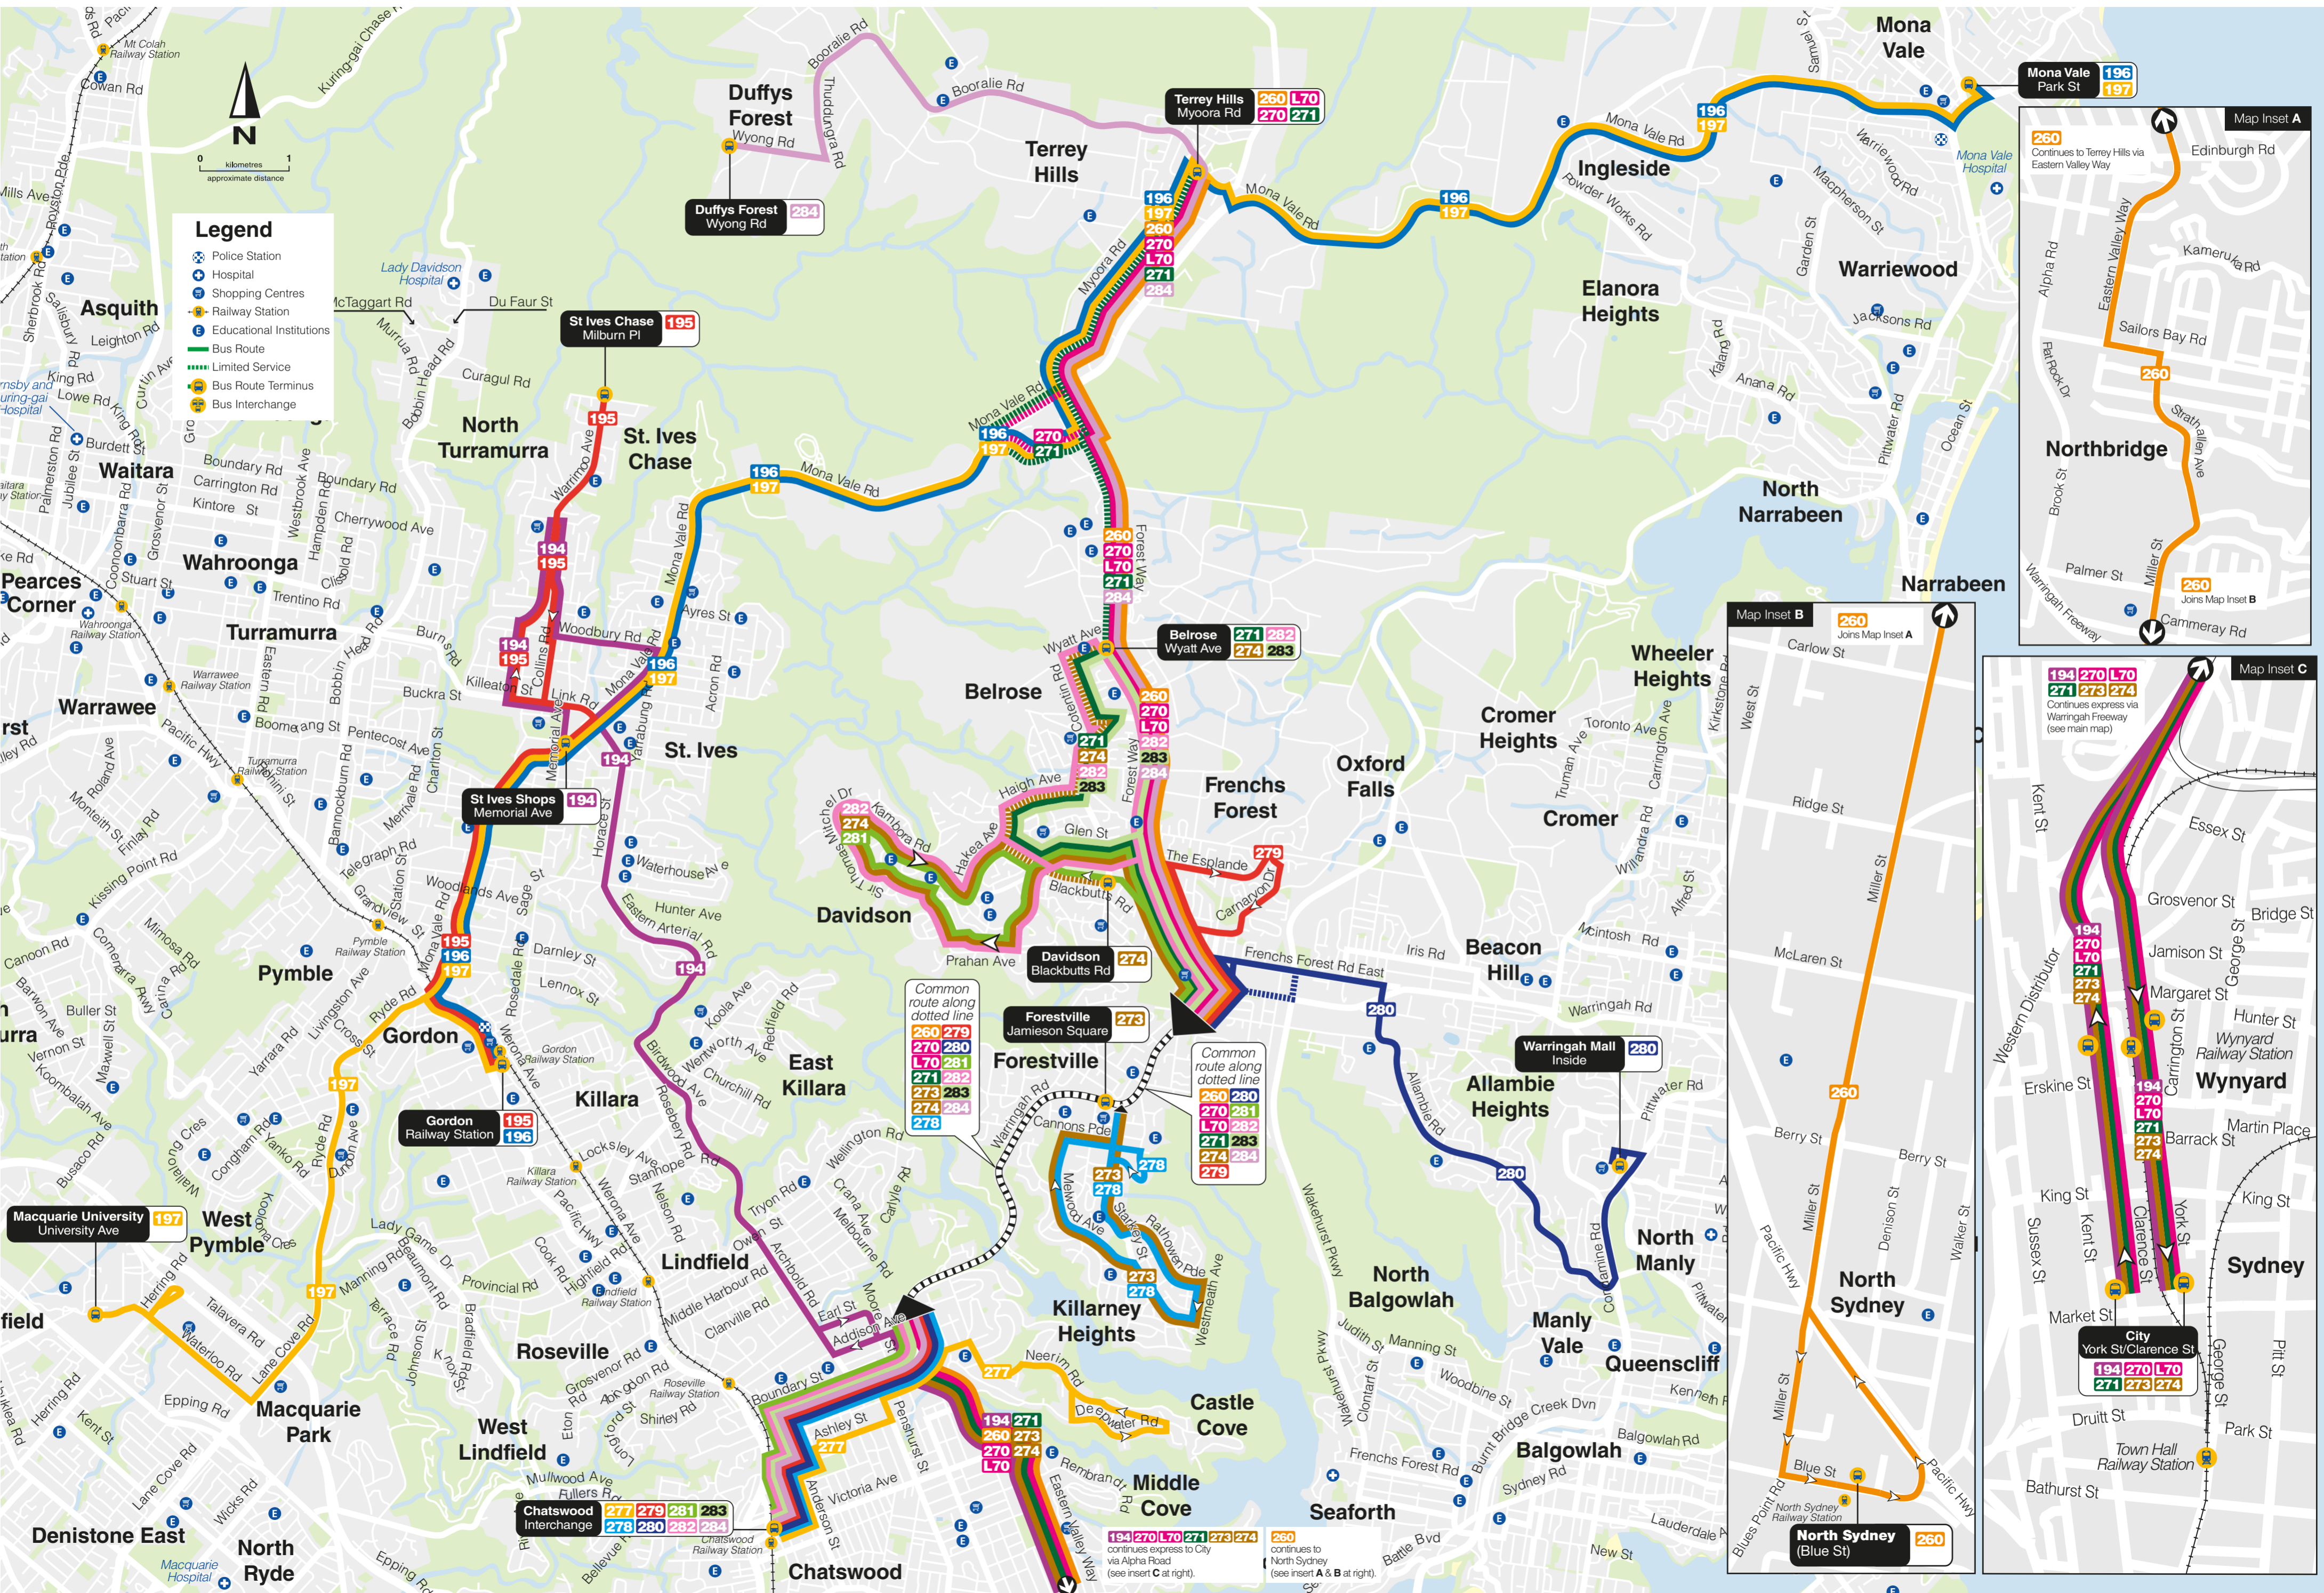

FOREST Network Map

- ### Legend
- Police Station
 - Hospital
 - Shopping Centres
 - Railway Station
 - Educational Institutions
 - Bus Route
 - Limited Service
 - Bus Route Terminus
 - Bus Interchange

Common route along dotted line
260 279
270 280
L70 281
271 282
273 283
274 284
278

Common route along dotted line
260 280
L70 281
271 282
273 283
274 284
279

194 270 L70 271 273 274
continues express to City via Alpha Road (see inset C at right)

260
continues to North Sydney (see inset A & B at right)