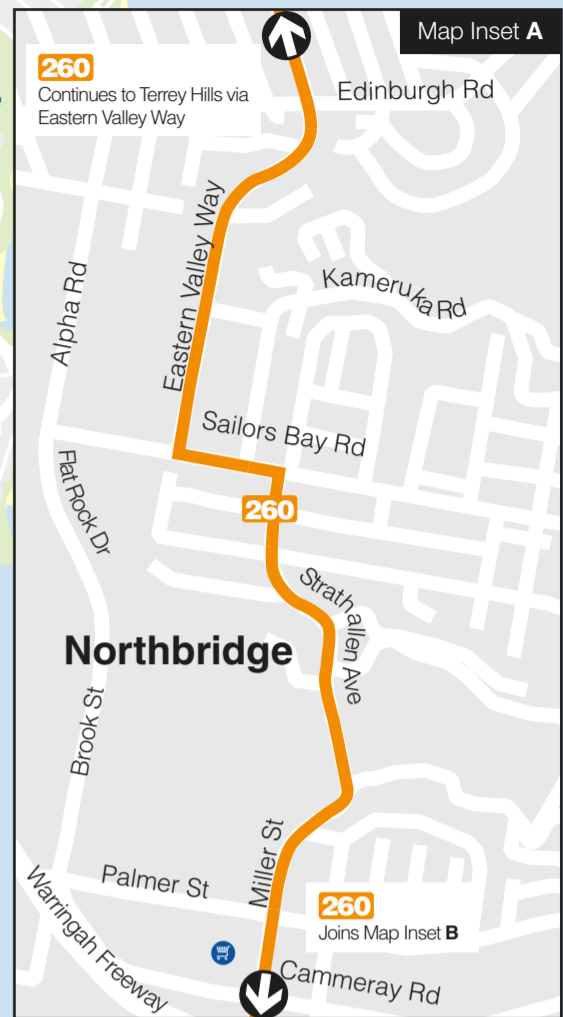

FOREST Network Map

- ### Legend
- Police Station
 - Hospital
 - Shopping Centres
 - Railway Station
 - Educational Institutions
 - Bus Route
 - Limited Service
 - Bus Route Terminus
 - Bus Interchange

Common route along dotted line
260 279
270 280
L70 281
271 282
273 283
274 284
278

Common route along dotted line
260 280
L70 281
271 282
273 283
274 284
279

194 270 L70 271 273 274
continues express to City via Alpha Road (see inset C at right)

260
continues to North Sydney (see inset A & B at right)