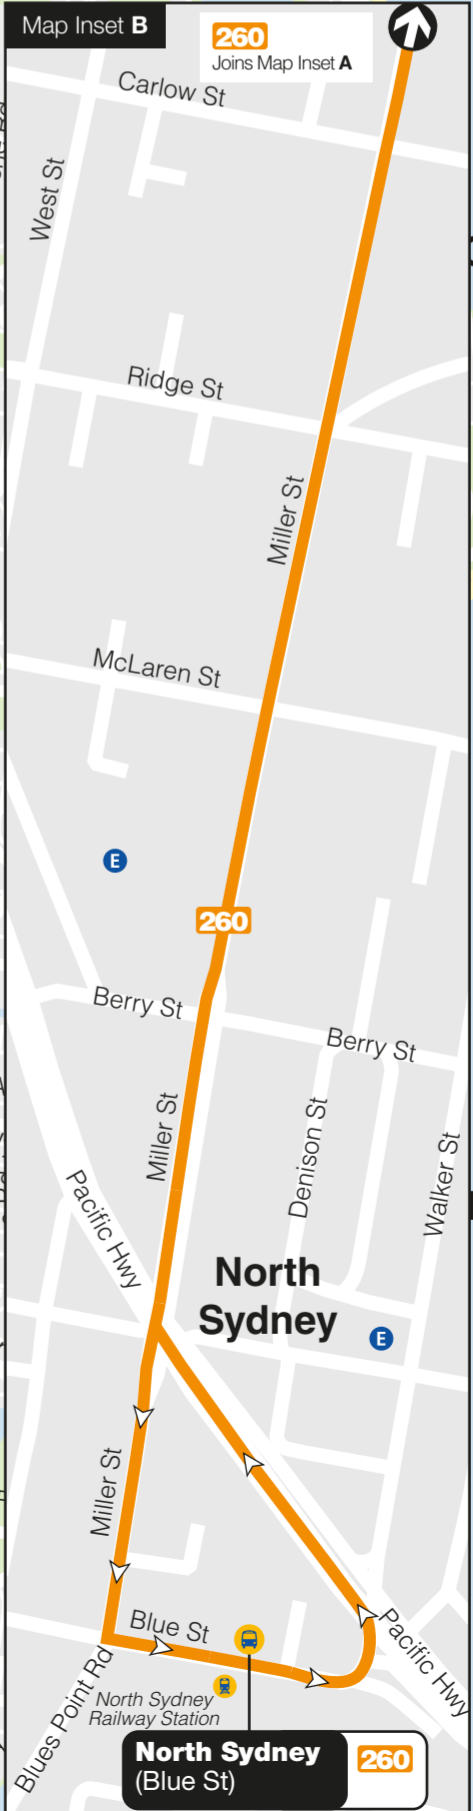

FOREST Network Map

- ### Legend
- Police Station
 - Hospital
 - Shopping Centres
 - Railway Station
 - Educational Institutions
 - Bus Route
 - Limited Service
 - Bus Route Terminus
 - Bus Interchange

Common route along dotted line
260 279
270 280
L70 281
271 282
273 283
274 284
278

Common route along dotted line
260 280
L70 281
271 282
273 283
274 284
279

194 270 L70 271 273 274
continues express to City via Alpha Road (see inset C at right)

260
continues to North Sydney (see inset A & B at right)