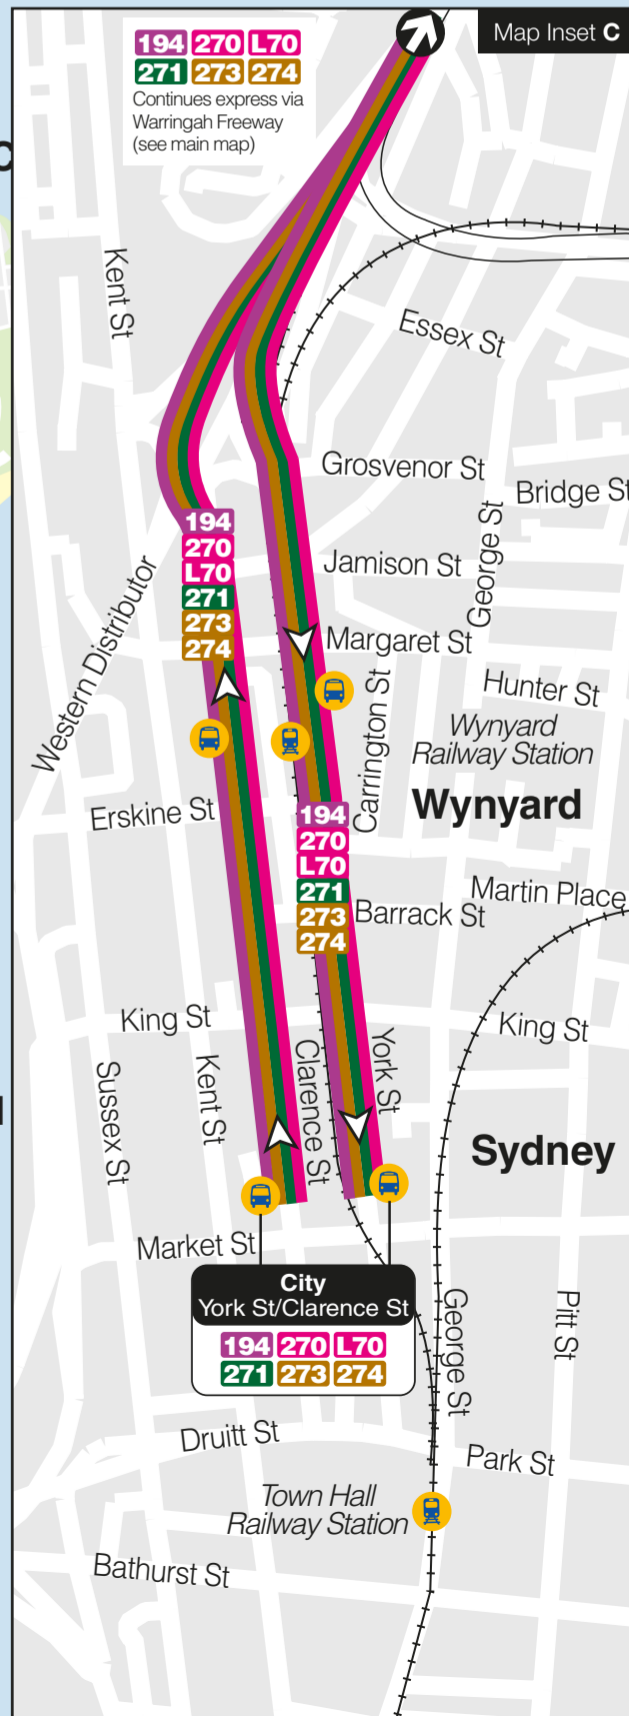

FOREST Network Map

- ### Legend
- Police Station
 - Hospital
 - Shopping Centres
 - Railway Station
 - Educational Institutions
 - Bus Route
 - Limited Service
 - Bus Route Terminus
 - Bus Interchange

Common route along dotted line
260 279
270 280
L70 281
271 282
273 283
274 284
278

Common route along dotted line
260 280
L70 281
271 282
273 283
274 284
279

194 270 L70 271 273 274
continues express to City via Alpha Road (see inset C at right)

260
continues to North Sydney (see inset A & B at right)